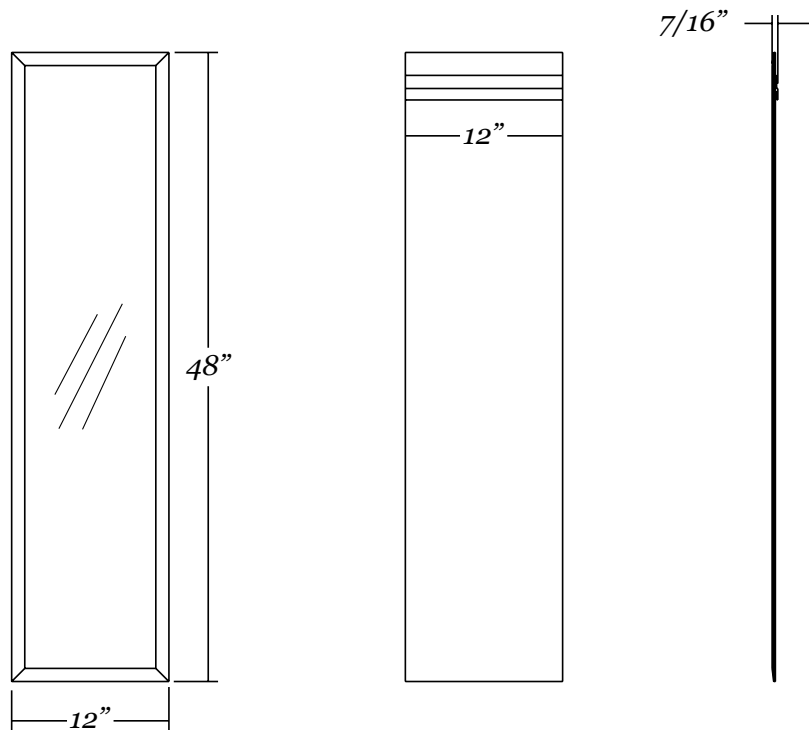

17154

Frameless *beveled full-length mirror*

- 12" x 48" frameless rectangle mirror
- 1" wide beveled edge
- 1/4" thick glass with premium silver backing
- Ultra-Flush™ Installation System: one cleat on back of mirror, interlocking wall cleat provided
- Vertical hanging orientation

Mirror Dimensions

Weight: 13 lbs.

Wall Hardware (included)

17155

Frameless *beveled full-length mirror*

- 16" x 60" frameless rectangle mirror
- 1" wide beveled edge
- 1/4" thick glass with premium silver backing
- Ultra-Flush™ Installation System: one cleat on back of mirror, interlocking wall cleat provided
- Vertical hanging orientation

Mirror Dimensions

Weight: 22 lbs.

Wall Hardware (included)