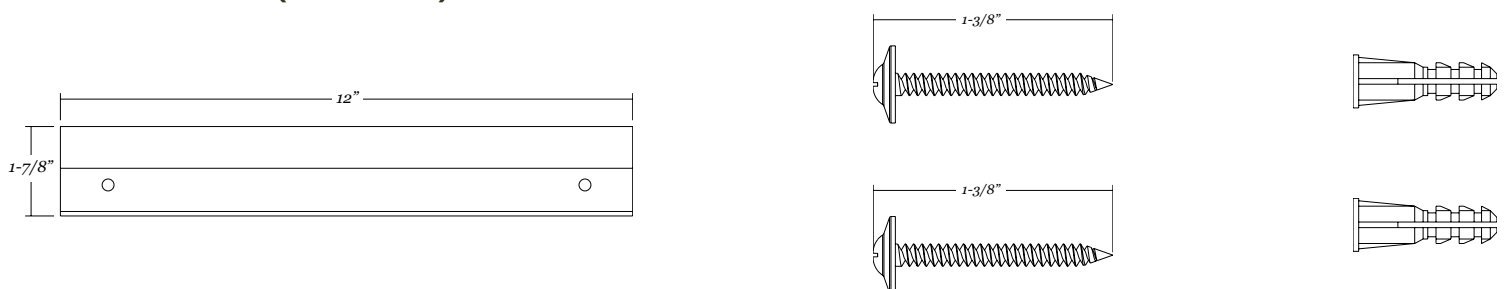

17154

Frameless *beveled full-length mirror*

- 12" x 48" frameless rectangle mirror
- 1" wide beveled edge
- 1/4" thick glass with premium silver backing
- Ultra-Flush™ Installation System: one cleat on back of mirror, interlocking wall cleat provided
- Vertical hanging orientation

Mirror Dimensions

Weight: 13 lbs.

Wall Hardware (included)

17155

Frameless *beveled full-length mirror*

- 16" x 60" frameless rectangle mirror
- 1" wide beveled edge
- 1/4" thick glass with premium silver backing
- Ultra-Flush™ Installation System: one cleat on back of mirror, interlocking wall cleat provided
- Vertical hanging orientation

Mirror Dimensions

Weight: 22 lbs.

Wall Hardware (included)