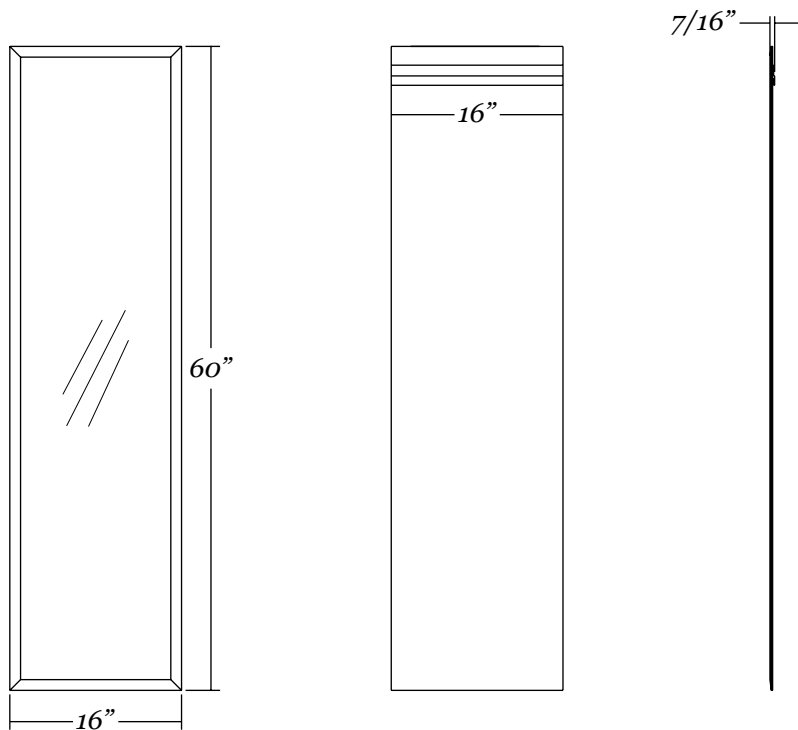

17154

Frameless *beveled full-length mirror*

- 12" x 48" frameless rectangle mirror
- 1" wide beveled edge
- 1/4" thick glass with premium silver backing
- Ultra-Flush™ Installation System: one cleat on back of mirror, interlocking wall cleat provided
- Vertical hanging orientation

Mirror Dimensions

Weight: 13 lbs.

Wall Hardware (included)

17155

Frameless *beveled full-length mirror*

- 16" x 60" frameless rectangle mirror
- 1" wide beveled edge
- 1/4" thick glass with premium silver backing
- Ultra-Flush™ Installation System: one cleat on back of mirror, interlocking wall cleat provided
- Vertical hanging orientation

Mirror Dimensions

Weight: 22 lbs.

Wall Hardware (included)