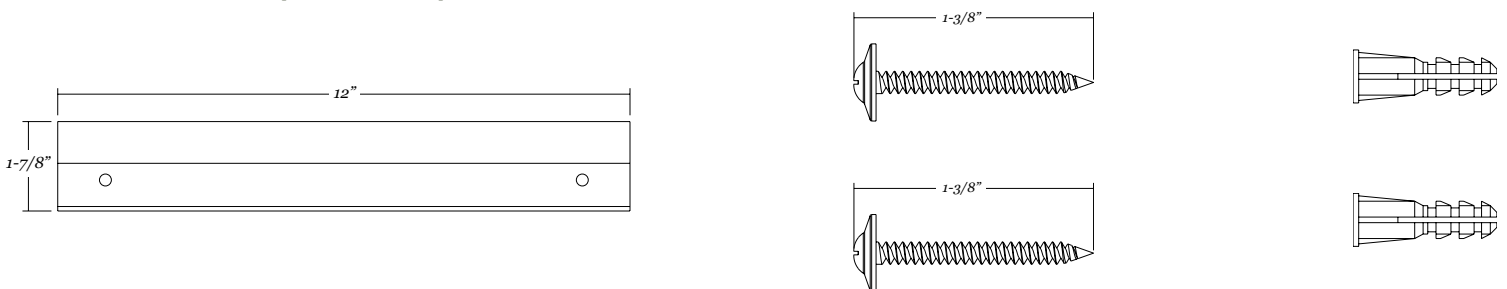

Mirror Dimensions

Weight: 16 lbs.

Wall Hardware (included)

17102

Frameless *beveled oval mirror*

- 23-1/2" x 33" frameless oval mirror
- 1" wide beveled edge
- 1/4" thick glass with premium silver backing
- Ultra-Flush™ Installation System: two cleats on back of mirror, interlocking wall cleat provided
- Vertical or horizontal orientation

Mirror Dimensions

Weight: 15 lbs.

Wall Hardware (included)

17103

Frameless *beveled oval mirror*

- 20" x 27" frameless oval mirror
- 1" wide beveled edge
- 1/4" thick glass with premium silver backing
- Ultra-Flush™ Installation System: two cleats on back of mirror, interlocking wall cleat provided
- Vertical or horizontal orientation

Mirror Dimensions

Weight: 11 lbs.

Wall Hardware (included)

17104

Frameless *beveled oval mirror*

- 22" x 28" frameless oval mirror
- 1" wide beveled edge
- 1/4" thick glass with premium silver backing
- Ultra-Flush™ Installation System: two cleats on back of mirror, interlocking wall cleat provided
- Vertical or horizontal orientation

Mirror Dimensions

Weight: 12 lbs.

Wall Hardware (included)

17114

Frameless *beveled oval mirror*

- 28" x 40" frameless oval mirror
- 1" wide beveled edge
- 1/4" thick glass with premium silver backing
- Ultra-Flush™ Installation System: two cleats on back of mirror, interlocking wall cleat provided
- Vertical or horizontal orientation