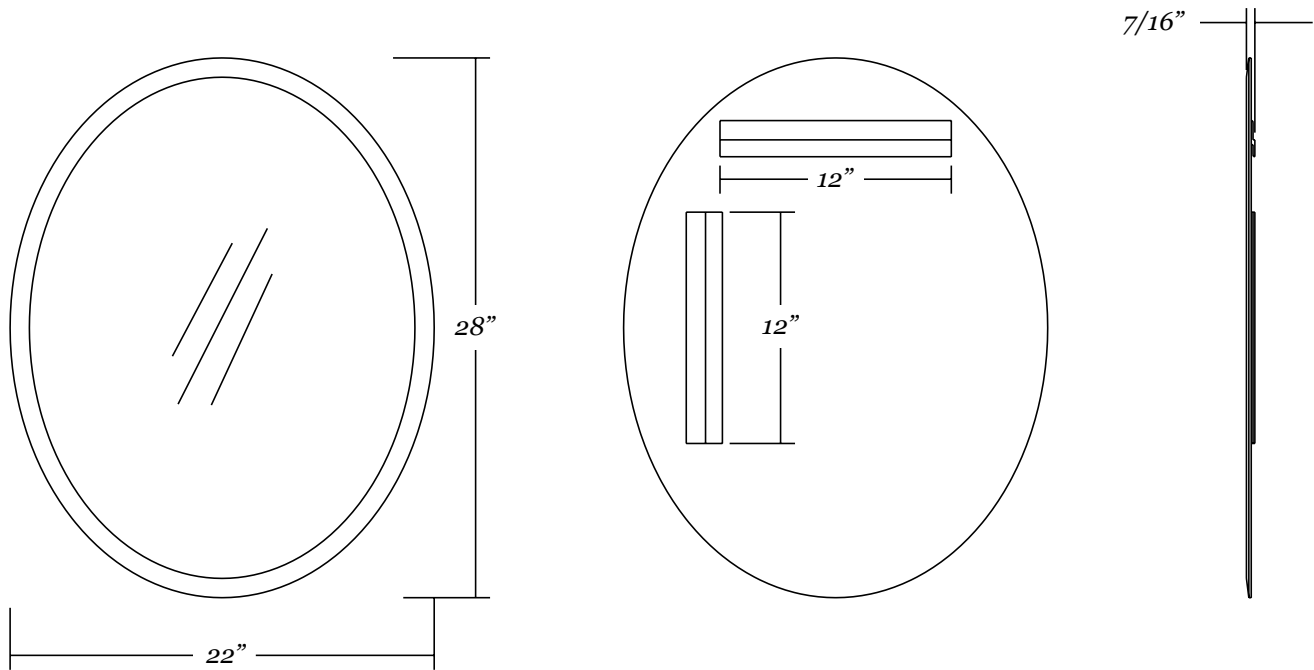

Mirror Dimensions

Weight: 16 lbs.

Wall Hardware (included)

17102

Frameless *beveled oval mirror*

- 23-1/2" x 33" frameless oval mirror
- 1" wide beveled edge
- 1/4" thick glass with premium silver backing
- Ultra-Flush™ Installation System: two cleats on back of mirror, interlocking wall cleat provided
- Vertical or horizontal orientation

Mirror Dimensions

Weight: 15 lbs.

Wall Hardware (included)

17103

Frameless *beveled oval mirror*

- 20" x 27" frameless oval mirror
- 1" wide beveled edge
- 1/4" thick glass with premium silver backing
- Ultra-Flush™ Installation System: two cleats on back of mirror, interlocking wall cleat provided
- Vertical or horizontal orientation

Mirror Dimensions

Weight: 11 lbs.

Wall Hardware (included)

17104

Frameless *beveled oval mirror*

- 22" x 28" frameless oval mirror
- 1" wide beveled edge
- 1/4" thick glass with premium silver backing
- Ultra-Flush™ Installation System: two cleats on back of mirror, interlocking wall cleat provided
- Vertical or horizontal orientation

Mirror Dimensions

Weight: 12 lbs.

Wall Hardware (included)

17114

Frameless *beveled oval mirror*

- 28" x 40" frameless oval mirror
- 1" wide beveled edge
- 1/4" thick glass with premium silver backing
- Ultra-Flush™ Installation System: two cleats on back of mirror, interlocking wall cleat provided
- Vertical or horizontal orientation