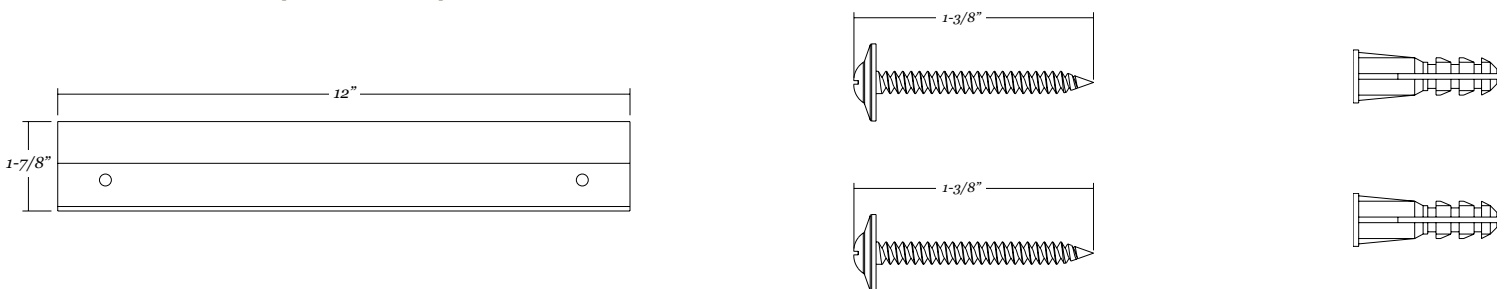

17101

Frameless *beveled oval mirror*

- 24" x 36" frameless oval mirror
- 1" wide beveled edge
- 1/4" thick glass with premium silver backing
- Ultra-Flush™ Installation System: two cleats on back of mirror, interlocking wall cleat provided
- Vertical or horizontal hanging orientation

Mirror Dimensions

Weight: 16 lbs.

Wall Hardware (included)

17102

Frameless *beveled oval mirror*

- 23-1/2" x 33" frameless oval mirror
- 1" wide beveled edge
- 1/4" thick glass with premium silver backing
- Ultra-Flush™ Installation System: two cleats on back of mirror, interlocking wall cleat provided
- Vertical or horizontal orientation

Mirror Dimensions

Weight: 15 lbs.

Wall Hardware (included)

17103

Frameless *beveled oval mirror*

- 20" x 27" frameless oval mirror
- 1" wide beveled edge
- 1/4" thick glass with premium silver backing
- Ultra-Flush™ Installation System: two cleats on back of mirror, interlocking wall cleat provided
- Vertical or horizontal orientation

Mirror Dimensions

Weight: 11 lbs.

Wall Hardware (included)

17104

Frameless *beveled oval mirror*

- 22" x 28" frameless oval mirror
- 1" wide beveled edge
- 1/4" thick glass with premium silver backing
- Ultra-Flush™ Installation System: two cleats on back of mirror, interlocking wall cleat provided
- Vertical or horizontal orientation