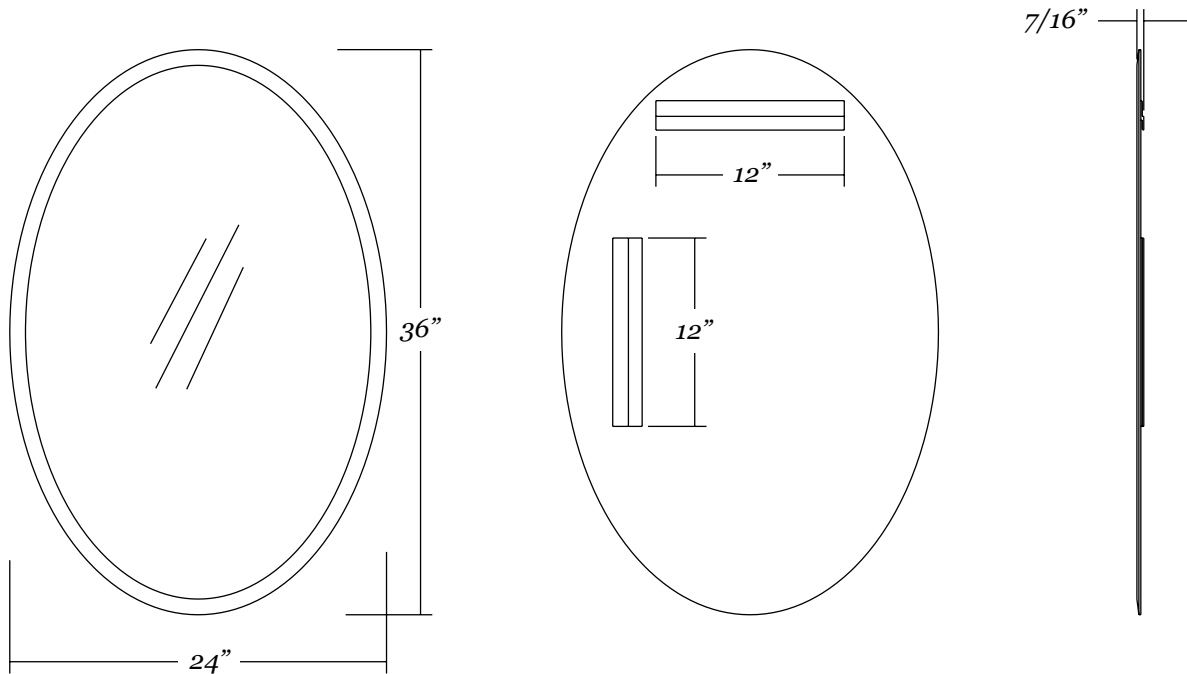

17101

Frameless *beveled oval mirror*

- 24" x 36" frameless oval mirror
- 1" wide beveled edge
- 1/4" thick glass with premium silver backing
- Ultra-Flush™ Installation System: two cleats on back of mirror, interlocking wall cleat provided
- Vertical or horizontal hanging orientation

Mirror Dimensions

Weight: 16 lbs.

Wall Hardware (included)

17102

Frameless *beveled oval mirror*

- 23-1/2" x 33" frameless oval mirror
- 1" wide beveled edge
- 1/4" thick glass with premium silver backing
- Ultra-Flush™ Installation System: two cleats on back of mirror, interlocking wall cleat provided
- Vertical or horizontal orientation

Mirror Dimensions

Weight: 15 lbs.

Wall Hardware (included)

17103

Frameless *beveled oval mirror*

- 20" x 27" frameless oval mirror
- 1" wide beveled edge
- 1/4" thick glass with premium silver backing
- Ultra-Flush™ Installation System: two cleats on back of mirror, interlocking wall cleat provided
- Vertical or horizontal orientation

Mirror Dimensions

Weight: 11 lbs.

Wall Hardware (included)

17104

Frameless *beveled oval mirror*

- 22" x 28" frameless oval mirror
- 1" wide beveled edge
- 1/4" thick glass with premium silver backing
- Ultra-Flush™ Installation System: two cleats on back of mirror, interlocking wall cleat provided
- Vertical or horizontal orientation