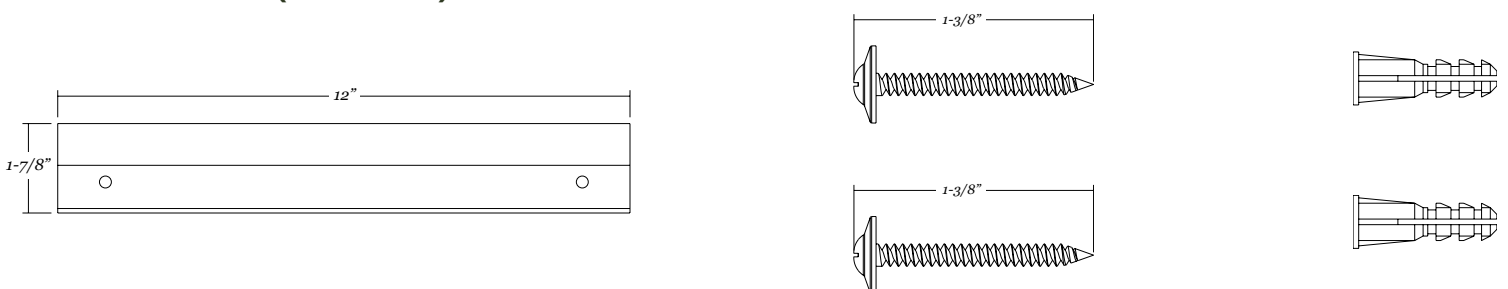

17101

Frameless *beveled oval mirror*

- 24" x 36" frameless oval mirror
- 1" wide beveled edge
- 1/4" thick glass with premium silver backing
- Ultra-Flush™ Installation System: two cleats on back of mirror, interlocking wall cleat provided
- Vertical or horizontal hanging orientation

Mirror Dimensions

Weight: 16 lbs.

Wall Hardware (included)

17102

Frameless *beveled oval mirror*

- 23-1/2" x 33" frameless oval mirror
- 1" wide beveled edge
- 1/4" thick glass with premium silver backing
- Ultra-Flush™ Installation System: two cleats on back of mirror, interlocking wall cleat provided
- Vertical or horizontal orientation

Mirror Dimensions

Weight: 15 lbs.

Wall Hardware (included)

17103

Frameless *beveled oval mirror*

- 20" x 27" frameless oval mirror
- 1" wide beveled edge
- 1/4" thick glass with premium silver backing
- Ultra-Flush™ Installation System: two cleats on back of mirror, interlocking wall cleat provided
- Vertical or horizontal orientation

Mirror Dimensions

Weight: 11 lbs.

Wall Hardware (included)

17104

Frameless *beveled oval mirror*

- 22" x 28" frameless oval mirror
- 1" wide beveled edge
- 1/4" thick glass with premium silver backing
- Ultra-Flush™ Installation System: two cleats on back of mirror, interlocking wall cleat provided
- Vertical or horizontal orientation