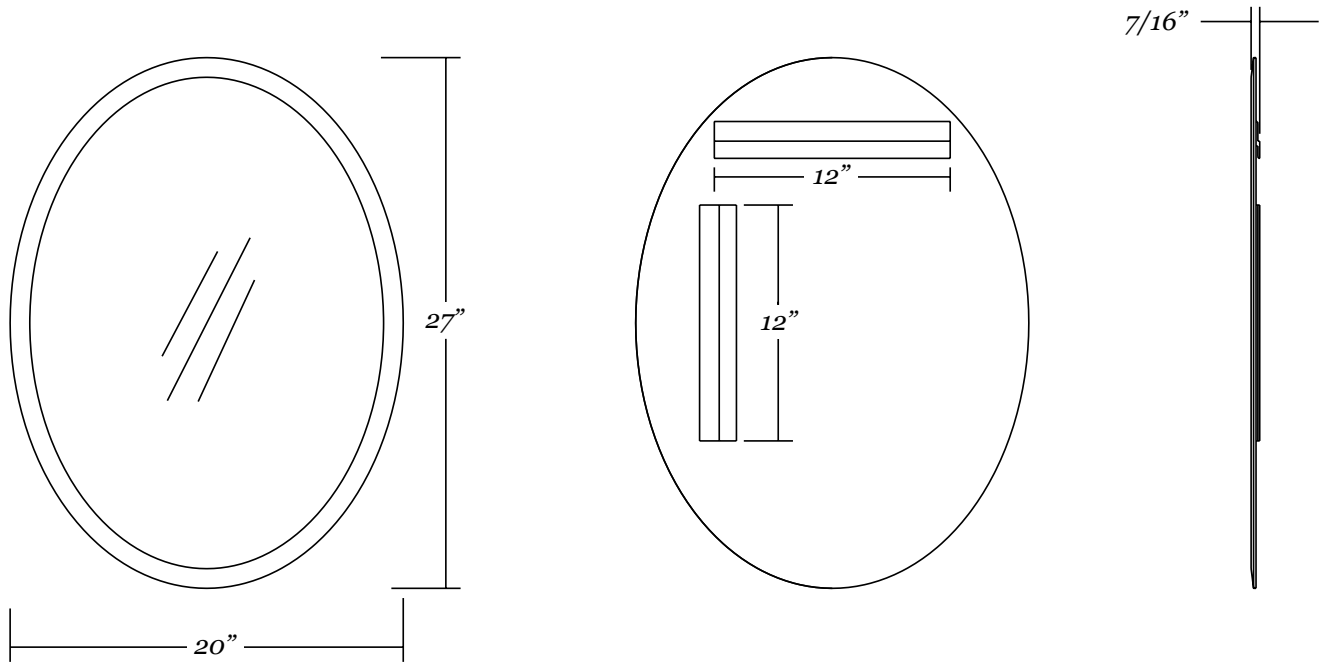

Mirror Dimensions

Weight: 16 lbs.

Wall Hardware (included)

17102

Frameless *beveled oval mirror*

- 23-1/2" x 33" frameless oval mirror
- 1" wide beveled edge
- 1/4" thick glass with premium silver backing
- Ultra-Flush™ Installation System: two cleats on back of mirror, interlocking wall cleat provided
- Vertical or horizontal orientation

Mirror Dimensions

Weight: 15 lbs.

Wall Hardware (included)

17103

Frameless *beveled oval mirror*

- 20" x 27" frameless oval mirror
- 1" wide beveled edge
- 1/4" thick glass with premium silver backing
- Ultra-Flush™ Installation System: two cleats on back of mirror, interlocking wall cleat provided
- Vertical or horizontal orientation

Mirror Dimensions

Weight: 11 lbs.

Wall Hardware (included)

17104

Frameless *beveled oval mirror*

- 22" x 28" frameless oval mirror
- 1" wide beveled edge
- 1/4" thick glass with premium silver backing
- Ultra-Flush™ Installation System: two cleats on back of mirror, interlocking wall cleat provided
- Vertical or horizontal orientation

Mirror Dimensions

Weight: 12 lbs.

Wall Hardware (included)

17114

Frameless *beveled oval mirror*

- 28" x 40" frameless oval mirror
- 1" wide beveled edge
- 1/4" thick glass with premium silver backing
- Ultra-Flush™ Installation System: two cleats on back of mirror, interlocking wall cleat provided
- Vertical or horizontal orientation