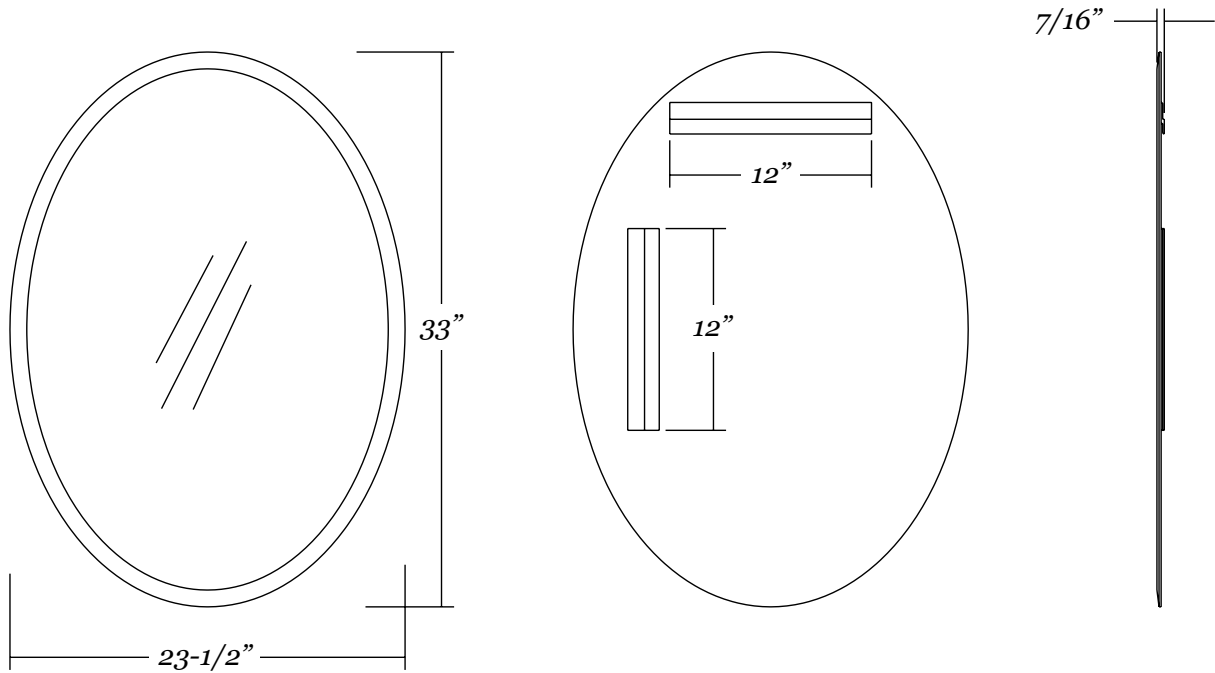

Mirror Dimensions

Weight: 16 lbs.

Wall Hardware (included)

17102

Frameless *beveled oval mirror*

- 23-1/2" x 33" frameless oval mirror
- 1" wide beveled edge
- 1/4" thick glass with premium silver backing
- Ultra-Flush™ Installation System: two cleats on back of mirror, interlocking wall cleat provided
- Vertical or horizontal orientation

Mirror Dimensions

Weight: 15 lbs.

Wall Hardware (included)

17103

Frameless *beveled oval mirror*

- 20" x 27" frameless oval mirror
- 1" wide beveled edge
- 1/4" thick glass with premium silver backing
- Ultra-Flush™ Installation System: two cleats on back of mirror, interlocking wall cleat provided
- Vertical or horizontal orientation

Mirror Dimensions

Weight: 11 lbs.

Wall Hardware (included)

17104

Frameless *beveled oval mirror*

- 22" x 28" frameless oval mirror
- 1" wide beveled edge
- 1/4" thick glass with premium silver backing
- Ultra-Flush™ Installation System: two cleats on back of mirror, interlocking wall cleat provided
- Vertical or horizontal orientation

Mirror Dimensions

Weight: 12 lbs.

Wall Hardware (included)

17114

Frameless *beveled oval mirror*

- 28" x 40" frameless oval mirror
- 1" wide beveled edge
- 1/4" thick glass with premium silver backing
- Ultra-Flush™ Installation System: two cleats on back of mirror, interlocking wall cleat provided
- Vertical or horizontal orientation