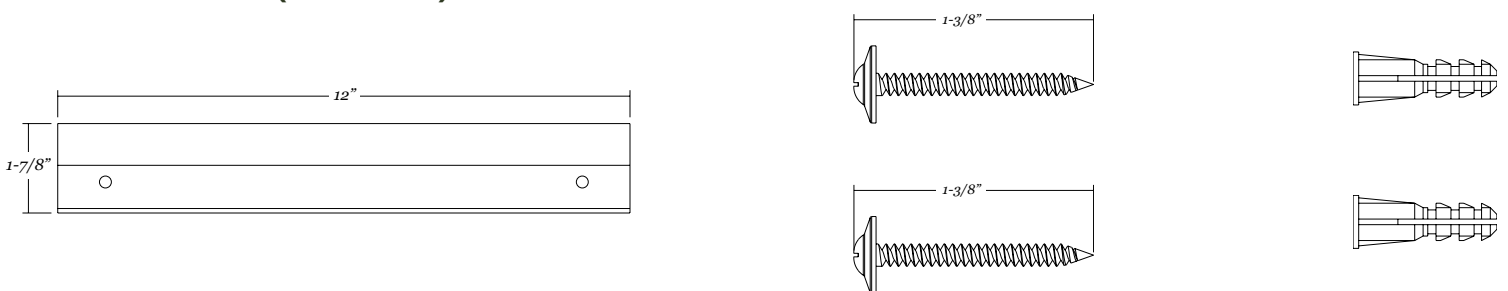

Mirror Dimensions

Weight: 16 lbs.

Wall Hardware (included)

17102

Frameless *beveled oval mirror*

- 23-1/2" x 33" frameless oval mirror
- 1" wide beveled edge
- 1/4" thick glass with premium silver backing
- Ultra-Flush™ Installation System: two cleats on back of mirror, interlocking wall cleat provided
- Vertical or horizontal orientation

Mirror Dimensions

Weight: 15 lbs.

Wall Hardware (included)

17103

Frameless *beveled oval mirror*

- 20" x 27" frameless oval mirror
- 1" wide beveled edge
- 1/4" thick glass with premium silver backing
- Ultra-Flush™ Installation System: two cleats on back of mirror, interlocking wall cleat provided
- Vertical or horizontal orientation

Mirror Dimensions

Weight: 11 lbs.

Wall Hardware (included)

17104

Frameless *beveled oval mirror*

- 22" x 28" frameless oval mirror
- 1" wide beveled edge
- 1/4" thick glass with premium silver backing
- Ultra-Flush™ Installation System: two cleats on back of mirror, interlocking wall cleat provided
- Vertical or horizontal orientation

Mirror Dimensions

Weight: 12 lbs.

Wall Hardware (included)

17114

Frameless *beveled oval mirror*

- 28" x 40" frameless oval mirror
- 1" wide beveled edge
- 1/4" thick glass with premium silver backing
- Ultra-Flush™ Installation System: two cleats on back of mirror, interlocking wall cleat provided
- Vertical or horizontal orientation