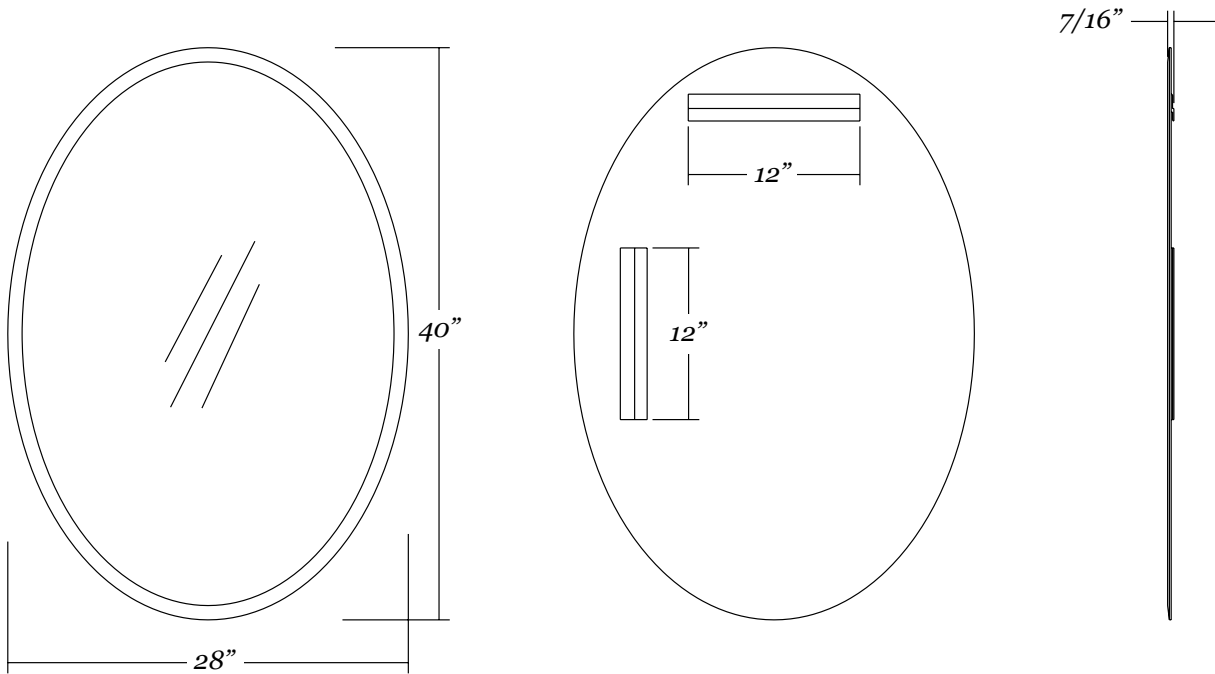

Mirror Dimensions

Weight: 15 lbs.

Wall Hardware (included)

17103

Frameless *beveled oval mirror*

- 20" x 27" frameless oval mirror
- 1" wide beveled edge
- 1/4" thick glass with premium silver backing
- Ultra-Flush™ Installation System: two cleats on back of mirror, interlocking wall cleat provided
- Vertical or horizontal orientation

Mirror Dimensions

Weight: 11 lbs.

Wall Hardware (included)

17104

Frameless *beveled oval mirror*

- 22" x 28" frameless oval mirror
- 1" wide beveled edge
- 1/4" thick glass with premium silver backing
- Ultra-Flush™ Installation System: two cleats on back of mirror, interlocking wall cleat provided
- Vertical or horizontal orientation

Mirror Dimensions

Weight: 12 lbs.

Wall Hardware (included)

17114

Frameless *beveled oval mirror*

- 28" x 40" frameless oval mirror
- 1" wide beveled edge
- 1/4" thick glass with premium silver backing
- Ultra-Flush™ Installation System: two cleats on back of mirror, interlocking wall cleat provided
- Vertical or horizontal orientation

Mirror Dimensions

Weight: 23 lbs.

Wall Hardware (included)