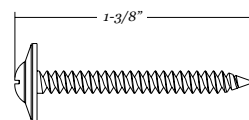

17105

Frameless *beveled round mirror*

- 28" x 28" frameless round mirror
- 1" wide beveled edge
- 1/4" thick glass with premium silver backing
- Ultra-Flush™ Installation System: one cleat on back of mirror, interlocking wall cleat provided
- Vertical hanging orientation

Mirror Dimensions

Wall Hardware (included)

17120

Frameless *beveled round mirror*

- 18" x 18" frameless round mirror
- 1" wide beveled edge
- 1/4" thick glass with premium silver backing
- Ultra-Flush™ Installation System: one cleat on back of mirror, interlocking wall cleat provided
- Vertical orientation

Mirror Dimensions

Weight: 6 lbs.

Wall Hardware (included)

17121

Frameless *beveled round mirror*

- 24" x 24" frameless round mirror
- 1" wide beveled edge
- 1/4" thick glass with premium silver backing
- Ultra-Flush™ Installation System: one cleat on back of mirror, interlocking wall cleat provided
- Vertical orientation

Mirror Dimensions

Weight: 10 lbs.

Wall Hardware (included)

17122

Frameless *beveled round mirror*

- 30" x 30" frameless round mirror
- 1" wide beveled edge
- 1/4" thick glass with premium silver backing
- Ultra-Flush™ Installation System: one cleat on back of mirror, interlocking wall cleat provided
- Vertical orientation