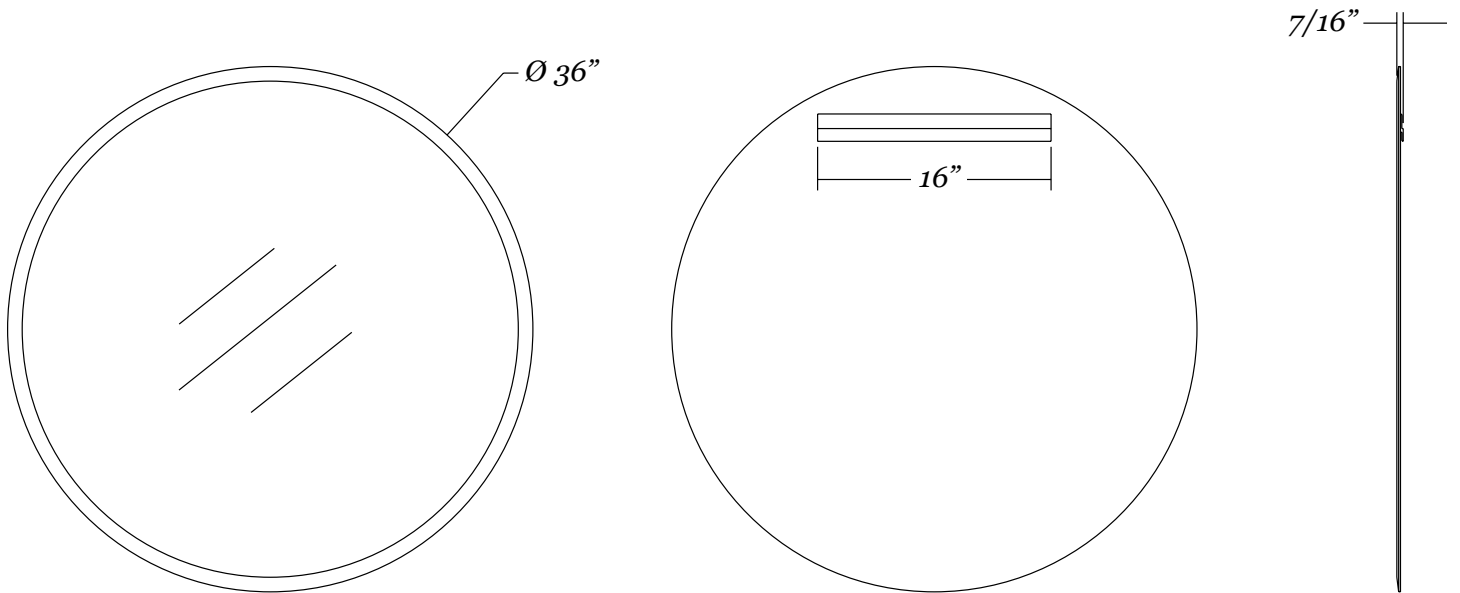

Mirror Dimensions

Wall Hardware (included)

17120

Frameless *beveled round mirror*

- 18" x 18" frameless round mirror
- 1" wide beveled edge
- 1/4" thick glass with premium silver backing
- Ultra-Flush™ Installation System: one cleat on back of mirror, interlocking wall cleat provided
- Vertical orientation

Mirror Dimensions

Weight: 10 lbs.

Wall Hardware (included)

17122

Frameless *beveled round mirror*

- 30" x 30" frameless round mirror
- 1" wide beveled edge
- 1/4" thick glass with premium silver backing
- Ultra-Flush™ Installation System: one cleat on back of mirror, interlocking wall cleat provided
- Vertical orientation

Mirror Dimensions

Weight: 16 lbs.

Wall Hardware (included)

17123

Frameless *beveled round mirror*

- 36" x 36" frameless round mirror
- 1" wide beveled edge
- 1/4" thick glass with premium silver backing
- Ultra-Flush™ Installation System: one cleat on back of mirror, interlocking wall cleat provided
- Vertical orientation

Mirror Dimensions

Weight: 22 lbs.

Wall Hardware (included)