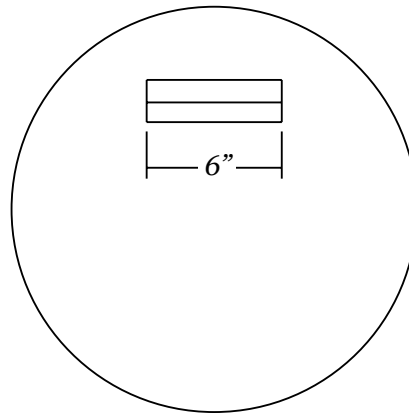

17105

Frameless *beveled round mirror*

- 28" x 28" frameless round mirror
- 1" wide beveled edge
- 1/4" thick glass with premium silver backing
- Ultra-Flush™ Installation System: one cleat on back of mirror, interlocking wall cleat provided
- Vertical hanging orientation

Mirror Dimensions

Wall Hardware (included)

17120

Frameless *beveled round mirror*

- 18" x 18" frameless round mirror
- 1" wide beveled edge
- 1/4" thick glass with premium silver backing
- Ultra-Flush™ Installation System: one cleat on back of mirror, interlocking wall cleat provided
- Vertical orientation

Mirror Dimensions

Weight: 6 lbs.

Wall Hardware (included)

17121

Frameless *beveled round mirror*

- 24" x 24" frameless round mirror
- 1" wide beveled edge
- 1/4" thick glass with premium silver backing
- Ultra-Flush™ Installation System: one cleat on back of mirror, interlocking wall cleat provided
- Vertical orientation

Mirror Dimensions

Weight: 16 lbs.

Wall Hardware (included)

17123

Frameless *beveled round mirror*

- 36" x 36" frameless round mirror
- 1" wide beveled edge
- 1/4" thick glass with premium silver backing
- Ultra-Flush™ Installation System: one cleat on back of mirror, interlocking wall cleat provided
- Vertical orientation