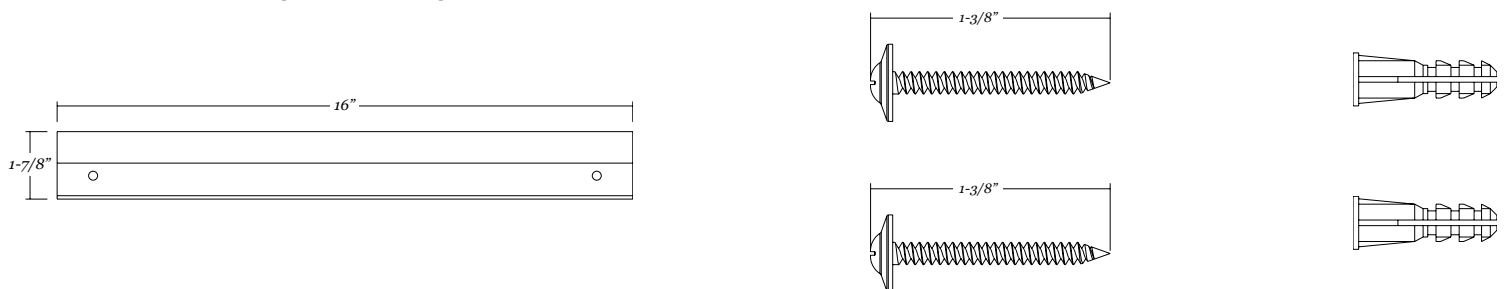

Mirror Dimensions

Wall Hardware (included)

17120

Frameless *beveled round mirror*

- 18" x 18" frameless round mirror
- 1" wide beveled edge
- 1/4" thick glass with premium silver backing
- Ultra-Flush™ Installation System: one cleat on back of mirror, interlocking wall cleat provided
- Vertical orientation

Mirror Dimensions

Weight: 6 lbs.

Wall Hardware (included)

17121

Frameless *beveled round mirror*

- 24" x 24" frameless round mirror
- 1" wide beveled edge
- 1/4" thick glass with premium silver backing
- Ultra-Flush™ Installation System: one cleat on back of mirror, interlocking wall cleat provided
- Vertical orientation

Mirror Dimensions

Weight: 10 lbs.

Wall Hardware (included)

17122

Frameless *beveled round mirror*

- 30" x 30" frameless round mirror
- 1" wide beveled edge
- 1/4" thick glass with premium silver backing
- Ultra-Flush™ Installation System: one cleat on back of mirror, interlocking wall cleat provided
- Vertical orientation

Mirror Dimensions

Weight: 16 lbs.

Wall Hardware (included)

17123

Frameless *beveled round mirror*

- 36" x 36" frameless round mirror
- 1" wide beveled edge
- 1/4" thick glass with premium silver backing
- Ultra-Flush™ Installation System: one cleat on back of mirror, interlocking wall cleat provided
- Vertical orientation