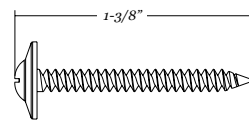

17105

Frameless *beveled round mirror*

- 28" x 28" frameless round mirror
- 1" wide beveled edge
- 1/4" thick glass with premium silver backing
- Ultra-Flush™ Installation System: one cleat on back of mirror, interlocking wall cleat provided
- Vertical hanging orientation

Mirror Dimensions

Wall Hardware (included)

17120

Frameless *beveled round mirror*

- 18" x 18" frameless round mirror
- 1" wide beveled edge
- 1/4" thick glass with premium silver backing
- Ultra-Flush™ Installation System: one cleat on back of mirror, interlocking wall cleat provided
- Vertical orientation

Mirror Dimensions

Weight: 6 lbs.

Wall Hardware (included)

17121

Frameless *beveled round mirror*

- 24" x 24" frameless round mirror
- 1" wide beveled edge
- 1/4" thick glass with premium silver backing
- Ultra-Flush™ Installation System: one cleat on back of mirror, interlocking wall cleat provided
- Vertical orientation

Mirror Dimensions

Weight: 10 lbs.

Wall Hardware (included)

17122

Frameless *beveled round mirror*

- 30" x 30" frameless round mirror
- 1" wide beveled edge
- 1/4" thick glass with premium silver backing
- Ultra-Flush™ Installation System: one cleat on back of mirror, interlocking wall cleat provided
- Vertical orientation