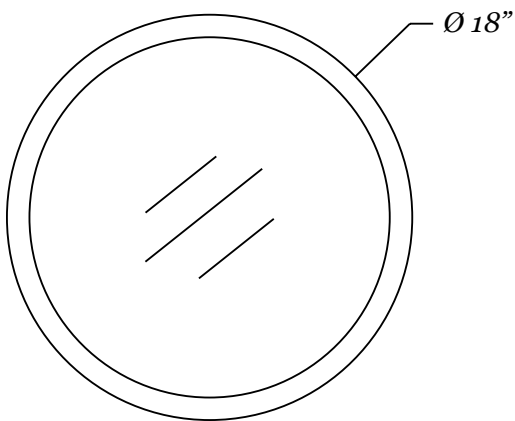

17105

Frameless *beveled round mirror*

- 28" x 28" frameless round mirror
- 1" wide beveled edge
- 1/4" thick glass with premium silver backing
- Ultra-Flush™ Installation System: one cleat on back of mirror, interlocking wall cleat provided
- Vertical hanging orientation

Mirror Dimensions

Wall Hardware (included)

17120

Frameless *beveled round mirror*

- 18" x 18" frameless round mirror
- 1" wide beveled edge
- 1/4" thick glass with premium silver backing
- Ultra-Flush™ Installation System: one cleat on back of mirror, interlocking wall cleat provided
- Vertical orientation

Mirror Dimensions

Weight: 6 lbs.

Wall Hardware (included)

17121

Frameless *beveled round mirror*

- 24" x 24" frameless round mirror
- 1" wide beveled edge
- 1/4" thick glass with premium silver backing
- Ultra-Flush™ Installation System: one cleat on back of mirror, interlocking wall cleat provided
- Vertical orientation

Mirror Dimensions

Weight: 10 lbs.

Wall Hardware (included)

17122

Frameless *beveled round mirror*

- 30" x 30" frameless round mirror
- 1" wide beveled edge
- 1/4" thick glass with premium silver backing
- Ultra-Flush™ Installation System: one cleat on back of mirror, interlocking wall cleat provided
- Vertical orientation