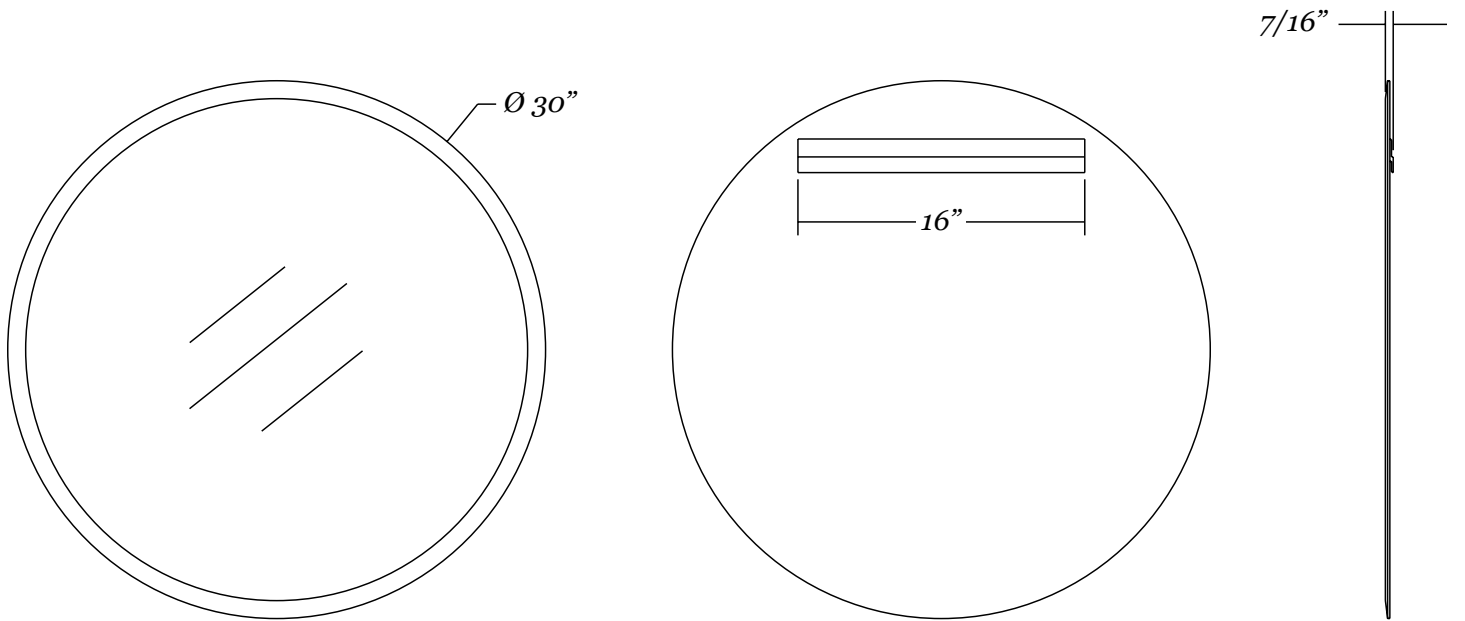

Mirror Dimensions

Wall Hardware (included)

17120

Frameless *beveled round mirror*

- 18" x 18" frameless round mirror
- 1" wide beveled edge
- 1/4" thick glass with premium silver backing
- Ultra-Flush™ Installation System: one cleat on back of mirror, interlocking wall cleat provided
- Vertical orientation

Mirror Dimensions

Weight: 6 lbs.

Wall Hardware (included)

17121

Frameless *beveled round mirror*

- 24" x 24" frameless round mirror
- 1" wide beveled edge
- 1/4" thick glass with premium silver backing
- Ultra-Flush™ Installation System: one cleat on back of mirror, interlocking wall cleat provided
- Vertical orientation

Mirror Dimensions

Weight: 10 lbs.

Wall Hardware (included)

17122

Frameless *beveled round mirror*

- 30" x 30" frameless round mirror
- 1" wide beveled edge
- 1/4" thick glass with premium silver backing
- Ultra-Flush™ Installation System: one cleat on back of mirror, interlocking wall cleat provided
- Vertical orientation

Mirror Dimensions

Weight: 16 lbs.

Wall Hardware (included)

17123

Frameless *beveled round mirror*

- 36" x 36" frameless round mirror
- 1" wide beveled edge
- 1/4" thick glass with premium silver backing
- Ultra-Flush™ Installation System: one cleat on back of mirror, interlocking wall cleat provided
- Vertical orientation