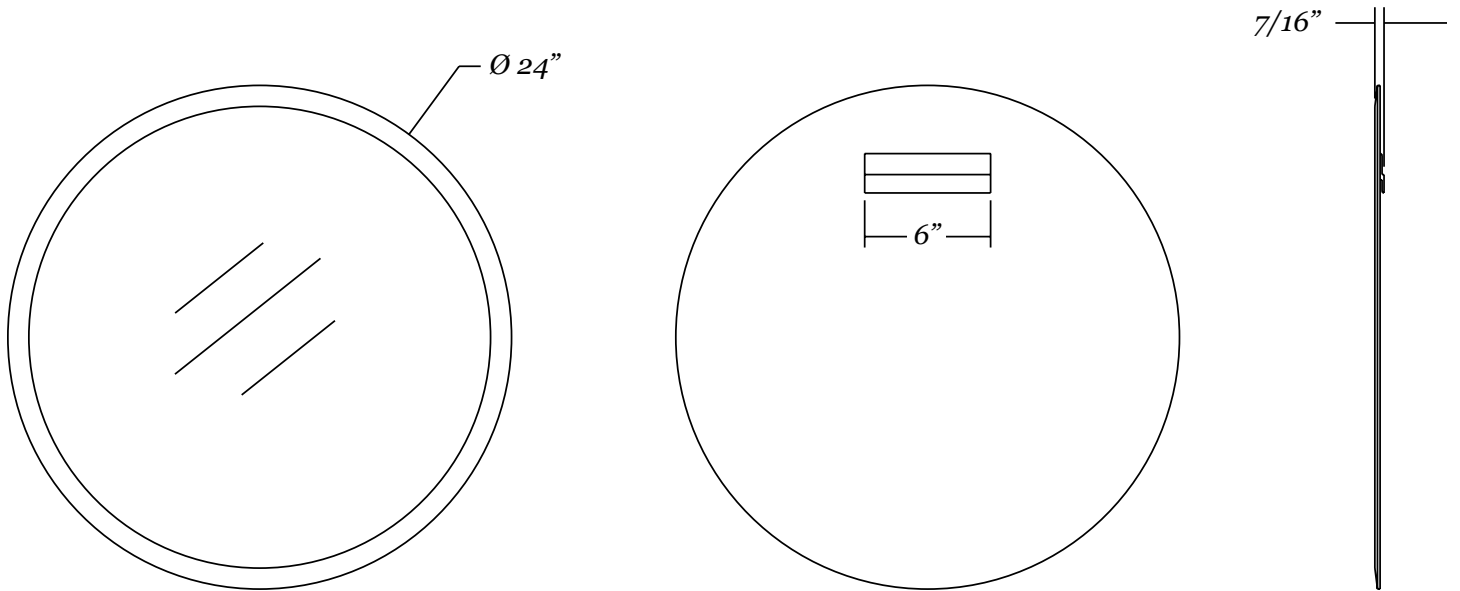

Mirror Dimensions

Wall Hardware (included)

17120

Frameless *beveled round mirror*

- 18" x 18" frameless round mirror
- 1" wide beveled edge
- 1/4" thick glass with premium silver backing
- Ultra-Flush™ Installation System: one cleat on back of mirror, interlocking wall cleat provided
- Vertical orientation

Mirror Dimensions

Weight: 6 lbs.

Wall Hardware (included)

17121

Frameless *beveled round mirror*

- 24" x 24" frameless round mirror
- 1" wide beveled edge
- 1/4" thick glass with premium silver backing
- Ultra-Flush™ Installation System: one cleat on back of mirror, interlocking wall cleat provided
- Vertical orientation

Mirror Dimensions

Weight: 10 lbs.

Wall Hardware (included)

17122

Frameless *beveled round mirror*

- 30" x 30" frameless round mirror
- 1" wide beveled edge
- 1/4" thick glass with premium silver backing
- Ultra-Flush™ Installation System: one cleat on back of mirror, interlocking wall cleat provided
- Vertical orientation

Mirror Dimensions

Weight: 16 lbs.

Wall Hardware (included)

17123

Frameless *beveled round mirror*

- 36" x 36" frameless round mirror
- 1" wide beveled edge
- 1/4" thick glass with premium silver backing
- Ultra-Flush™ Installation System: one cleat on back of mirror, interlocking wall cleat provided
- Vertical orientation