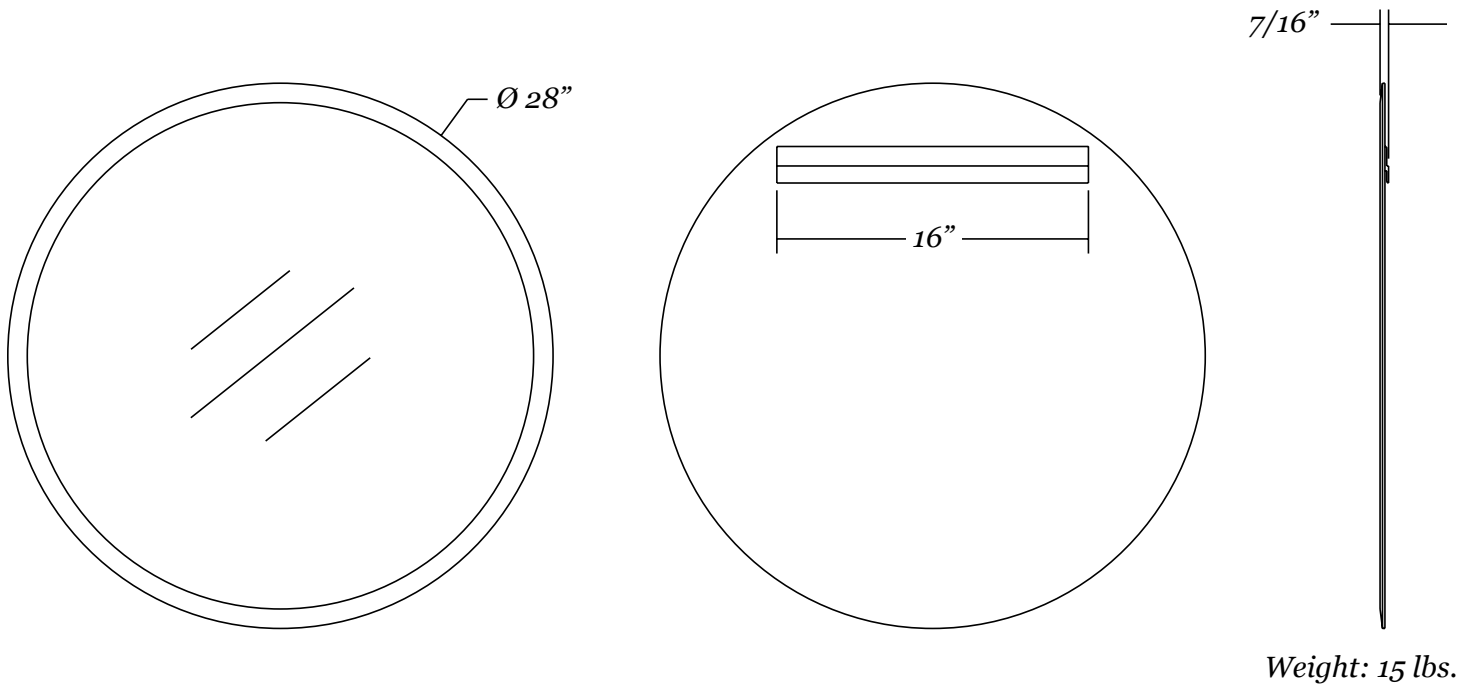

17105

Frameless *beveled round mirror*

- 28" x 28" frameless round mirror
- 1" wide beveled edge
- 1/4" thick glass with premium silver backing
- Ultra-Flush™ Installation System: one cleat on back of mirror, interlocking wall cleat provided
- Vertical hanging orientation

Mirror Dimensions

Wall Hardware (included)

17120

Frameless *beveled round mirror*

- 18" x 18" frameless round mirror
- 1" wide beveled edge
- 1/4" thick glass with premium silver backing
- Ultra-Flush™ Installation System: one cleat on back of mirror, interlocking wall cleat provided
- Vertical orientation

Mirror Dimensions

Weight: 6 lbs.

Wall Hardware (included)

17121

Frameless *beveled round mirror*

- 24" x 24" frameless round mirror
- 1" wide beveled edge
- 1/4" thick glass with premium silver backing
- Ultra-Flush™ Installation System: one cleat on back of mirror, interlocking wall cleat provided
- Vertical orientation

Mirror Dimensions

Weight: 10 lbs.

Wall Hardware (included)

17122

Frameless *beveled round mirror*

- 30" x 30" frameless round mirror
- 1" wide beveled edge
- 1/4" thick glass with premium silver backing
- Ultra-Flush™ Installation System: one cleat on back of mirror, interlocking wall cleat provided
- Vertical orientation