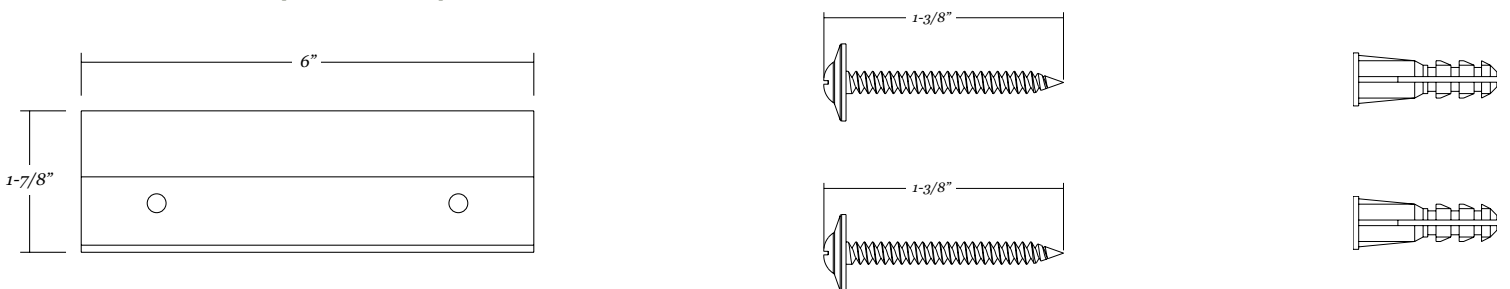

17105

Frameless *beveled round mirror*

- 28" x 28" frameless round mirror
- 1" wide beveled edge
- 1/4" thick glass with premium silver backing
- Ultra-Flush™ Installation System: one cleat on back of mirror, interlocking wall cleat provided
- Vertical hanging orientation

Mirror Dimensions

Wall Hardware (included)

17120

Frameless *beveled round mirror*

- 18" x 18" frameless round mirror
- 1" wide beveled edge
- 1/4" thick glass with premium silver backing
- Ultra-Flush™ Installation System: one cleat on back of mirror, interlocking wall cleat provided
- Vertical orientation

Mirror Dimensions

Weight: 6 lbs.

Wall Hardware (included)

17121

Frameless *beveled round mirror*

- 24" x 24" frameless round mirror
- 1" wide beveled edge
- 1/4" thick glass with premium silver backing
- Ultra-Flush™ Installation System: one cleat on back of mirror, interlocking wall cleat provided
- Vertical orientation

Mirror Dimensions

Weight: 10 lbs.

Wall Hardware (included)

17122

Frameless *beveled round mirror*

- 30" x 30" frameless round mirror
- 1" wide beveled edge
- 1/4" thick glass with premium silver backing
- Ultra-Flush™ Installation System: one cleat on back of mirror, interlocking wall cleat provided
- Vertical orientation