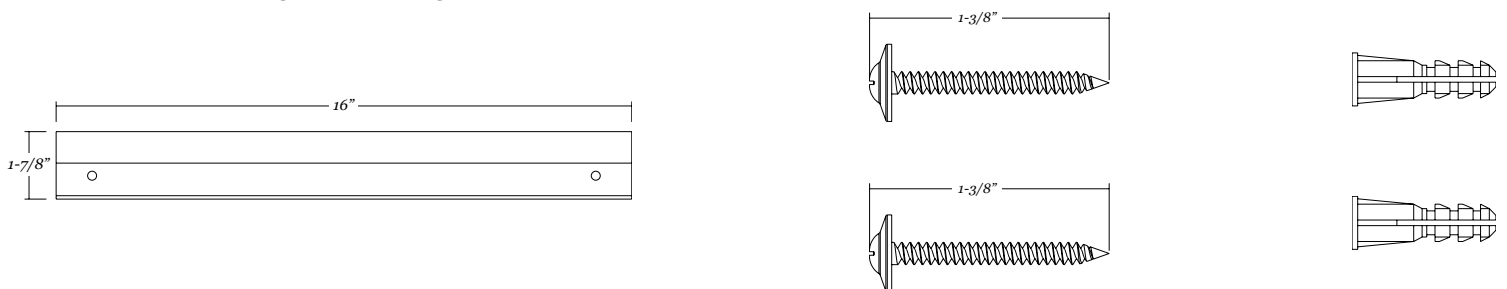

17105

Frameless *beveled round mirror*

- 28" x 28" frameless round mirror
- 1" wide beveled edge
- 1/4" thick glass with premium silver backing
- Ultra-Flush™ Installation System: one cleat on back of mirror, interlocking wall cleat provided
- Vertical hanging orientation

Mirror Dimensions

Wall Hardware (included)

17120

Frameless *beveled round mirror*

- 18" x 18" frameless round mirror
- 1" wide beveled edge
- 1/4" thick glass with premium silver backing
- Ultra-Flush™ Installation System: one cleat on back of mirror, interlocking wall cleat provided
- Vertical orientation

Mirror Dimensions

Weight: 6 lbs.

Wall Hardware (included)

17121

Frameless *beveled round mirror*

- 24" x 24" frameless round mirror
- 1" wide beveled edge
- 1/4" thick glass with premium silver backing
- Ultra-Flush™ Installation System: one cleat on back of mirror, interlocking wall cleat provided
- Vertical orientation

Mirror Dimensions

Weight: 10 lbs.

Wall Hardware (included)

17122

Frameless *beveled round mirror*

- 30" x 30" frameless round mirror
- 1" wide beveled edge
- 1/4" thick glass with premium silver backing
- Ultra-Flush™ Installation System: one cleat on back of mirror, interlocking wall cleat provided
- Vertical orientation