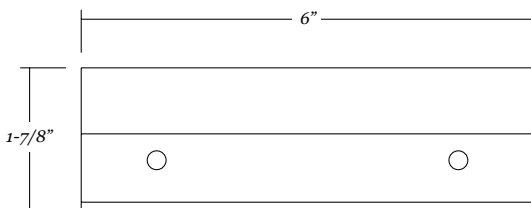

17105

Frameless *beveled round mirror*

- 28" x 28" frameless round mirror
- 1" wide beveled edge
- 1/4" thick glass with premium silver backing
- Ultra-Flush™ Installation System: one cleat on back of mirror, interlocking wall cleat provided
- Vertical hanging orientation

Mirror Dimensions

Wall Hardware (included)

17120

Frameless *beveled round mirror*

- 18" x 18" frameless round mirror
- 1" wide beveled edge
- 1/4" thick glass with premium silver backing
- Ultra-Flush™ Installation System: one cleat on back of mirror, interlocking wall cleat provided
- Vertical orientation

Mirror Dimensions

Weight: 6 lbs.

Wall Hardware (included)

17121

Frameless *beveled round mirror*

- 24" x 24" frameless round mirror
- 1" wide beveled edge
- 1/4" thick glass with premium silver backing
- Ultra-Flush™ Installation System: one cleat on back of mirror, interlocking wall cleat provided
- Vertical orientation

Mirror Dimensions

Weight: 10 lbs.

Wall Hardware (included)

17122

Frameless *beveled round mirror*

- 30" x 30" frameless round mirror
- 1" wide beveled edge
- 1/4" thick glass with premium silver backing
- Ultra-Flush™ Installation System: one cleat on back of mirror, interlocking wall cleat provided
- Vertical orientation