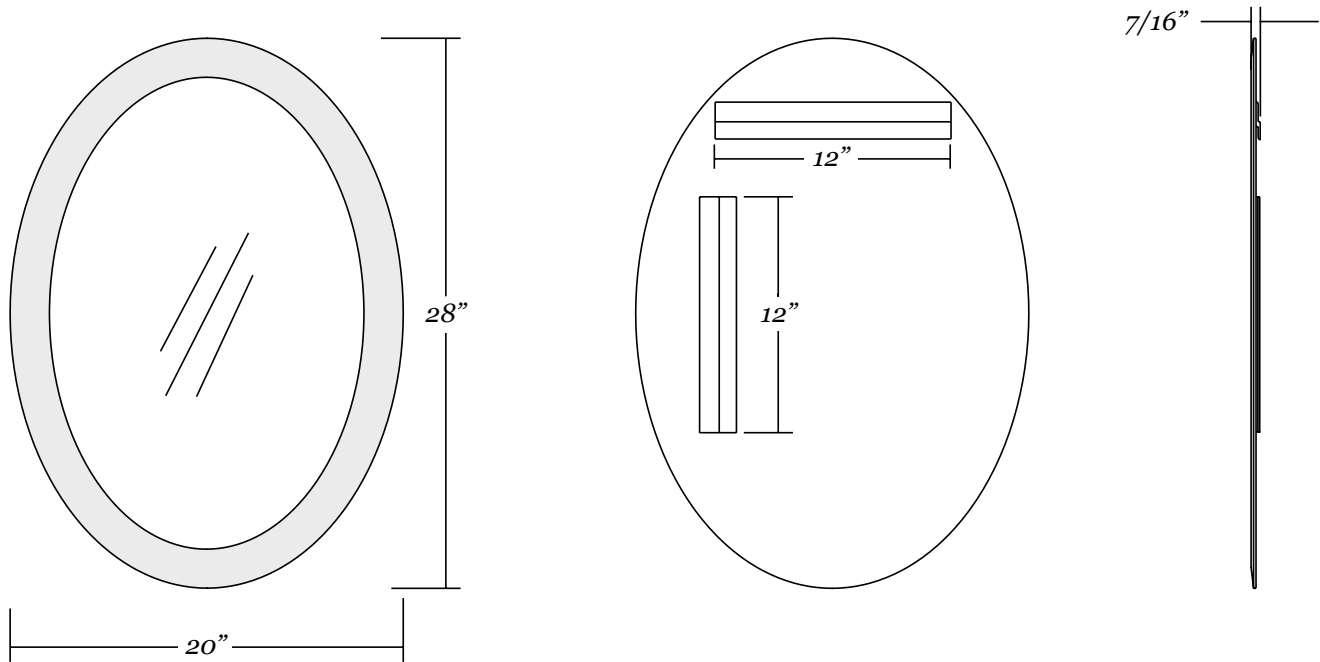

## Frameless frosted border oval mirror

- 20" x 28" frameless oval mirror
- 2" wide frosted border piece overlaid on mirror
- 1/4" thick glass with premium silver backing
- Ultra-Flush™ Installation System: two cleats on back of mirror, interlocking wall cleat provided
- Vertical or horizontal hanging orientation

### Mirror Dimensions

Weight: 11 lbs.

## Frameless frosted border oval mirror

- 24" x 36" frameless oval mirror
- 2" wide frosted border piece overlaid on mirror
- 1/4" thick glass with premium silver backing
- Ultra-Flush™ Installation System: two cleats on back of mirror, interlocking wall cleat provided
- Vertical or horizontal hanging orientation

### Mirror Dimensions

Weight: 16 lbs.