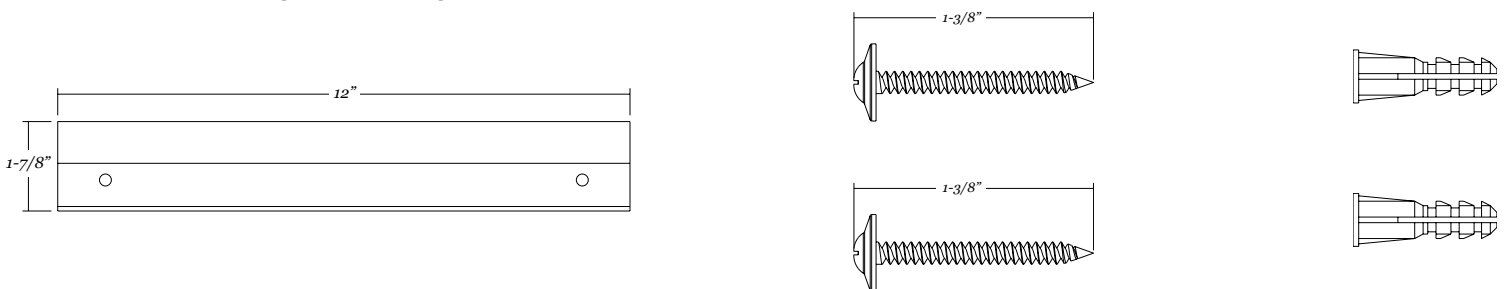

Wall Hardware (included)