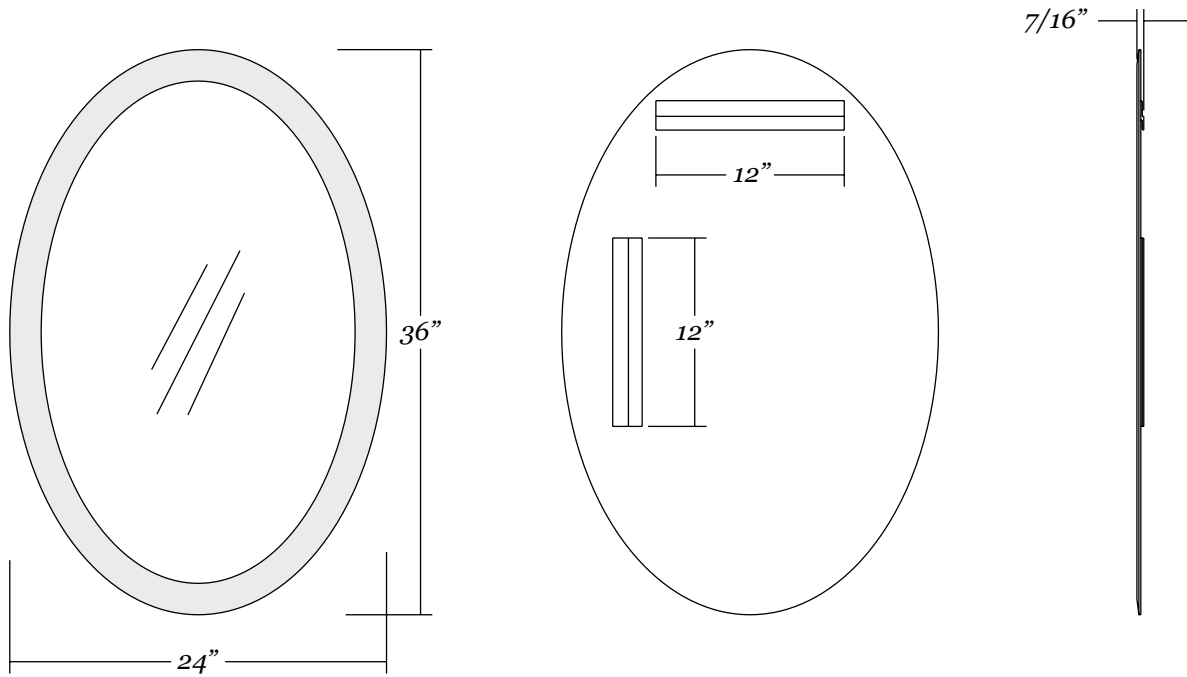

## Frameless frosted border oval mirror

- 20" x 28" frameless oval mirror
- 2" wide frosted border piece overlaid on mirror
- 1/4" thick glass with premium silver backing
- Ultra-Flush™ Installation System: two cleats on back of mirror, interlocking wall cleat provided
- Vertical or horizontal hanging orientation

### Mirror Dimensions

Weight: 11 lbs.

## Frameless frosted border oval mirror

- 24" x 36" frameless oval mirror
- 2" wide frosted border piece overlaid on mirror
- 1/4" thick glass with premium silver backing
- Ultra-Flush™ Installation System: two cleats on back of mirror, interlocking wall cleat provided
- Vertical or horizontal hanging orientation

### Mirror Dimensions

Weight: 16 lbs.