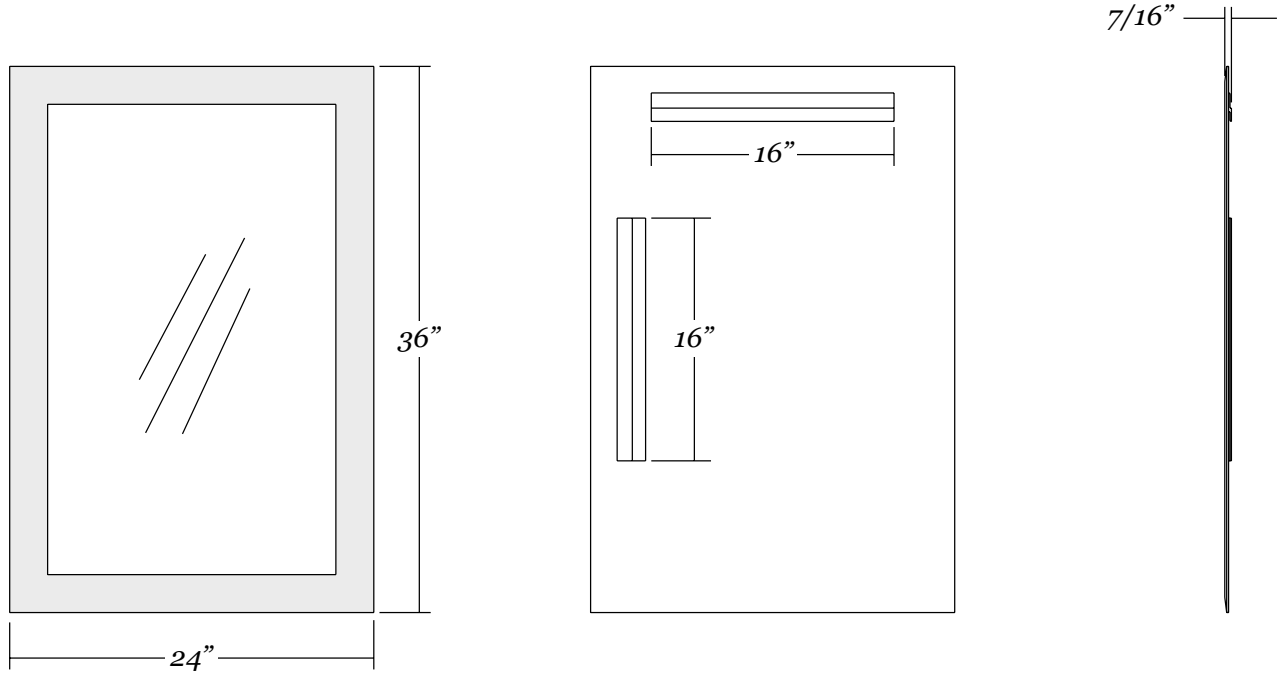

17170

Frameless *frosted border rectangle mirror*

- 20" x 30" frameless rectangle mirror
- 2-1/2" wide frosted border piece overlaid on mirror
- 1/4" thick glass with premium silver backing
- Ultra-Flush™ Installation System: two cleats on back of mirror, interlocking wall cleat provided
- Vertical or horizontal hanging orientation

Mirror Dimensions

Weight: 11 lbs.

Wall Hardware (included)

17172

Frameless *frosted border rectangle mirror*

- 24" x 36" frameless rectangle mirror
- 2-1/2" wide frosted border piece overlaid on mirror
- 1/4" thick glass with premium silver backing
- Ultra-Flush™ Installation System: two cleats on back of mirror, interlocking wall cleat provided
- Vertical or horizontal hanging orientation

Mirror Dimensions

Weight: 17 lbs.

Wall Hardware (included)

17173

Frameless *frosted border rectangle mirror*

- 30" x 30" frameless square mirror
- 2-1/2" wide frosted border piece overlaid on mirror
- 1/4" thick glass with premium silver backing
- Ultra-Flush™ Installation System: one cleat on back of mirror, interlocking wall cleat provided
- Vertical hanging orientation

Mirror Dimensions

Weight: 17 lbs.

Wall Hardware (included)

17175

Frameless *frosted border rectangle mirror*

- 30" x 40" frameless rectangle mirror
- 2-1/2" wide frosted border piece overlaid on mirror
- 1/4" thick glass with premium silver backing
- Ultra-Flush™ Installation System: two cleats on back of mirror, interlocking wall cleat provided
- Vertical or horizontal hanging orientation