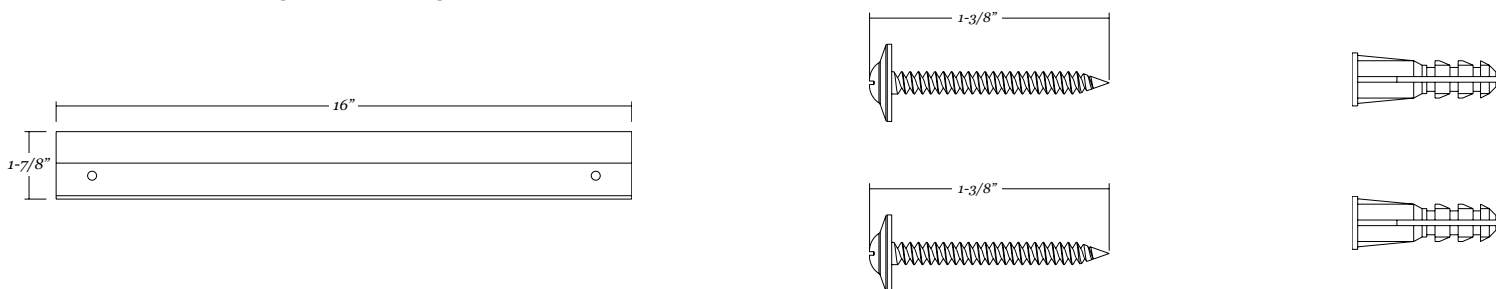

17170

Frameless *frosted border rectangle mirror*

- 20" x 30" frameless rectangle mirror
- 2-1/2" wide frosted border piece overlaid on mirror
- 1/4" thick glass with premium silver backing
- Ultra-Flush™ Installation System: two cleats on back of mirror, interlocking wall cleat provided
- Vertical or horizontal hanging orientation

Mirror Dimensions

Weight: 11 lbs.

Wall Hardware (included)

17172

Frameless *frosted border rectangle mirror*

- 24" x 36" frameless rectangle mirror
- 2-1/2" wide frosted border piece overlaid on mirror
- 1/4" thick glass with premium silver backing
- Ultra-Flush™ Installation System: two cleats on back of mirror, interlocking wall cleat provided
- Vertical or horizontal hanging orientation

Mirror Dimensions

Weight: 17 lbs.

Wall Hardware (included)

17173

Frameless *frosted border rectangle mirror*

- 30" x 30" frameless square mirror
- 2-1/2" wide frosted border piece overlaid on mirror
- 1/4" thick glass with premium silver backing
- Ultra-Flush™ Installation System: one cleat on back of mirror, interlocking wall cleat provided
- Vertical hanging orientation

Mirror Dimensions

Weight: 17 lbs.

Wall Hardware (included)

17175

Frameless *frosted border rectangle mirror*

- 30" x 40" frameless rectangle mirror
- 2-1/2" wide frosted border piece overlaid on mirror
- 1/4" thick glass with premium silver backing
- Ultra-Flush™ Installation System: two cleats on back of mirror, interlocking wall cleat provided
- Vertical or horizontal hanging orientation