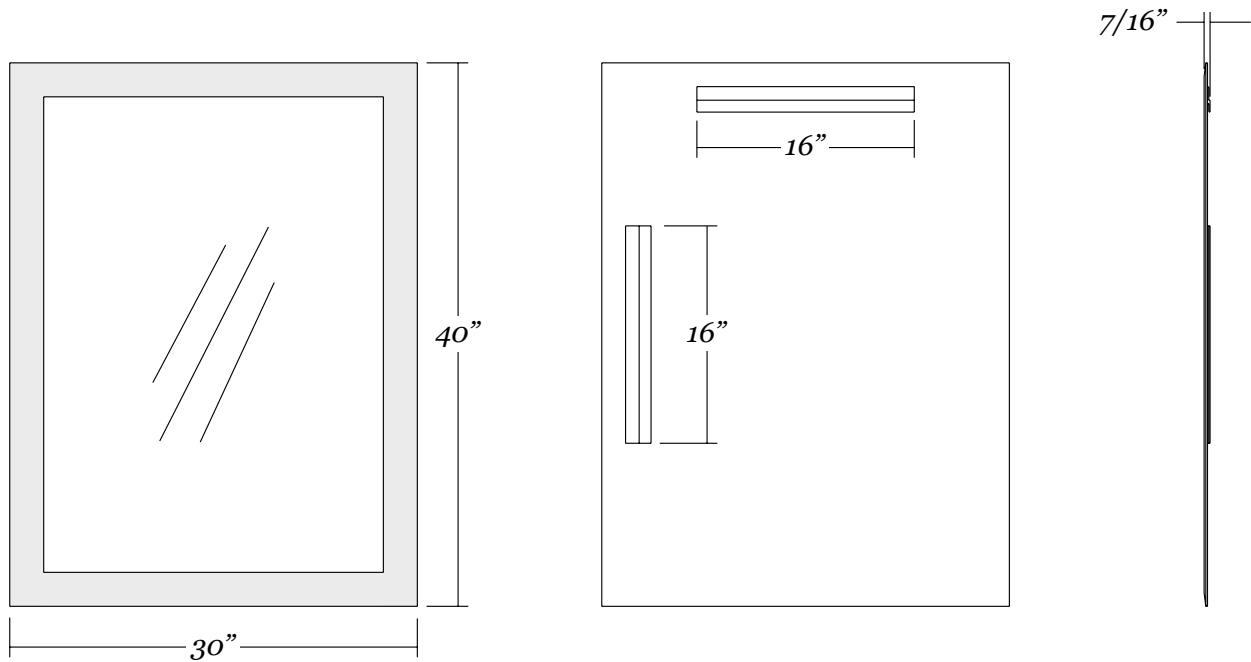

Mirror Dimensions

Weight: 11 lbs.

Wall Hardware (included)

17172

Frameless *frosted border rectangle mirror*

- 24" x 36" frameless rectangle mirror
- 2-1/2" wide frosted border piece overlaid on mirror
- 1/4" thick glass with premium silver backing
- Ultra-Flush™ Installation System: two cleats on back of mirror, interlocking wall cleat provided
- Vertical or horizontal hanging orientation

Mirror Dimensions

Weight: 17 lbs.

Wall Hardware (included)

17173

Frameless *frosted border rectangle mirror*

- 30" x 30" frameless square mirror
- 2-1/2" wide frosted border piece overlaid on mirror
- 1/4" thick glass with premium silver backing
- Ultra-Flush™ Installation System: one cleat on back of mirror, interlocking wall cleat provided
- Vertical hanging orientation

Mirror Dimensions

Weight: 17 lbs.

Wall Hardware (included)

17175

Frameless *frosted border rectangle mirror*

- 30" x 40" frameless rectangle mirror
- 2-1/2" wide frosted border piece overlaid on mirror
- 1/4" thick glass with premium silver backing
- Ultra-Flush™ Installation System: two cleats on back of mirror, interlocking wall cleat provided
- Vertical or horizontal hanging orientation

Mirror Dimensions

Weight: 24 lbs.

Wall Hardware (included)