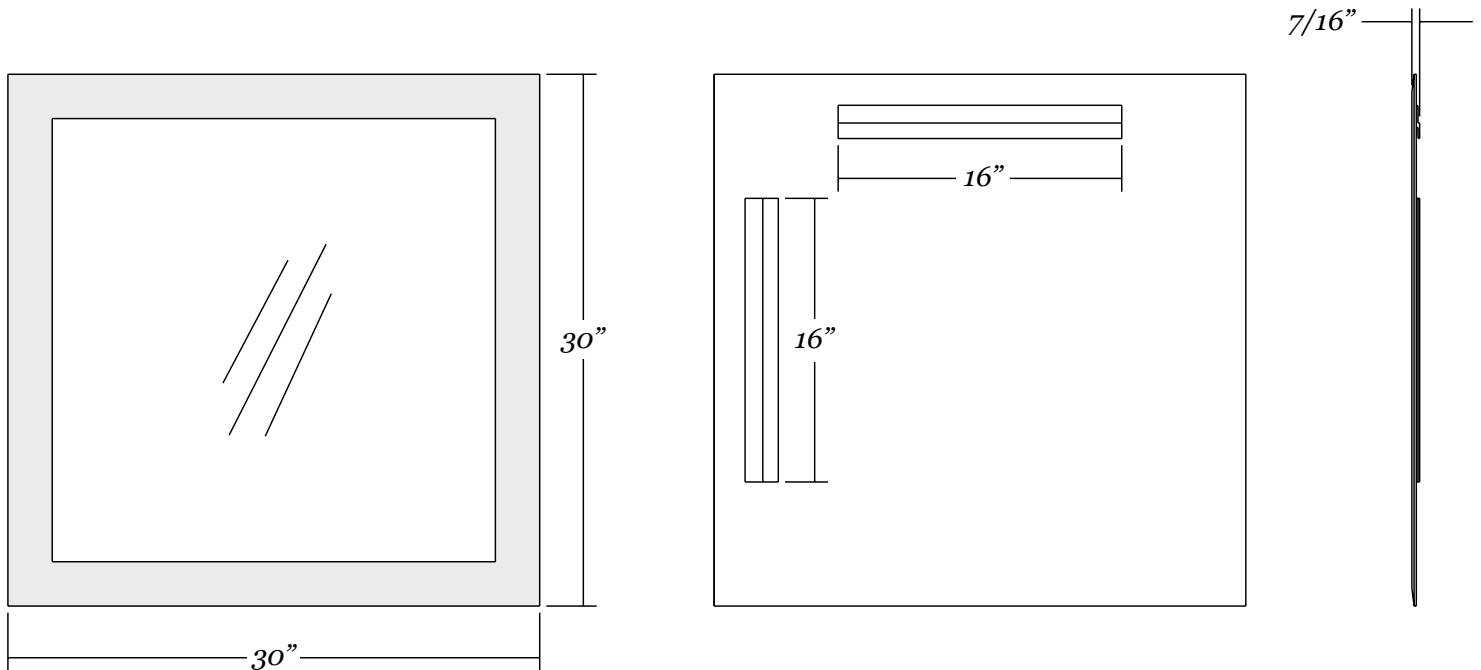

17170

Frameless *frosted border rectangle mirror*

- 20" x 30" frameless rectangle mirror
- 2-1/2" wide frosted border piece overlaid on mirror
- 1/4" thick glass with premium silver backing
- Ultra-Flush™ Installation System: two cleats on back of mirror, interlocking wall cleat provided
- Vertical or horizontal hanging orientation

Mirror Dimensions

Weight: 11 lbs.

Wall Hardware (included)

17172

Frameless *frosted border rectangle mirror*

- 24" x 36" frameless rectangle mirror
- 2-1/2" wide frosted border piece overlaid on mirror
- 1/4" thick glass with premium silver backing
- Ultra-Flush™ Installation System: two cleats on back of mirror, interlocking wall cleat provided
- Vertical or horizontal hanging orientation

Mirror Dimensions

Weight: 17 lbs.

Wall Hardware (included)

17173

Frameless *frosted border rectangle mirror*

- 30" x 30" frameless square mirror
- 2-1/2" wide frosted border piece overlaid on mirror
- 1/4" thick glass with premium silver backing
- Ultra-Flush™ Installation System: one cleat on back of mirror, interlocking wall cleat provided
- Vertical hanging orientation

Mirror Dimensions

Weight: 17 lbs.

Wall Hardware (included)

17175

Frameless *frosted border rectangle mirror*

- 30" x 40" frameless rectangle mirror
- 2-1/2" wide frosted border piece overlaid on mirror
- 1/4" thick glass with premium silver backing
- Ultra-Flush™ Installation System: two cleats on back of mirror, interlocking wall cleat provided
- Vertical or horizontal hanging orientation