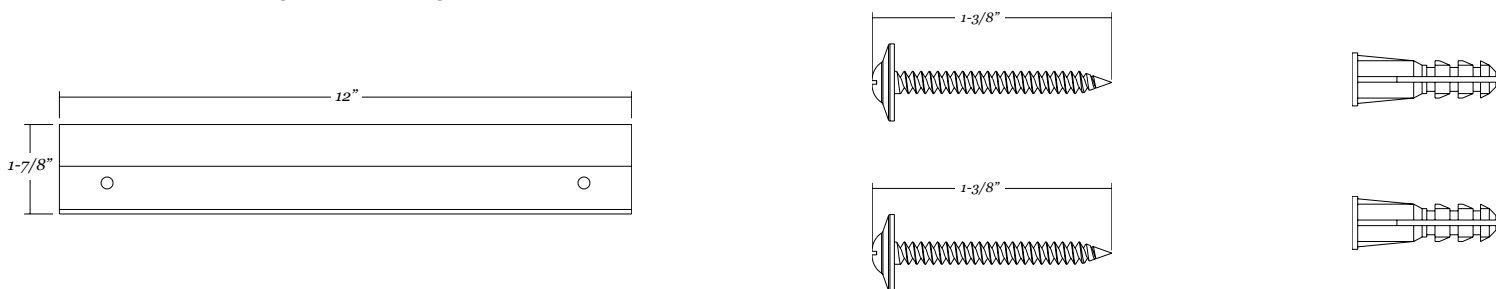

17170

Frameless *frosted border rectangle mirror*

- 20" x 30" frameless rectangle mirror
- 2-1/2" wide frosted border piece overlaid on mirror
- 1/4" thick glass with premium silver backing
- Ultra-Flush™ Installation System: two cleats on back of mirror, interlocking wall cleat provided
- Vertical or horizontal hanging orientation

Mirror Dimensions

Weight: 11 lbs.

Wall Hardware (included)

17172

Frameless *frosted border rectangle mirror*

- 24" x 36" frameless rectangle mirror
- 2-1/2" wide frosted border piece overlaid on mirror
- 1/4" thick glass with premium silver backing
- Ultra-Flush™ Installation System: two cleats on back of mirror, interlocking wall cleat provided
- Vertical or horizontal hanging orientation

Mirror Dimensions

Weight: 17 lbs.

Wall Hardware (included)

17173

Frameless *frosted border rectangle mirror*

- 30" x 30" frameless square mirror
- 2-1/2" wide frosted border piece overlaid on mirror
- 1/4" thick glass with premium silver backing
- Ultra-Flush™ Installation System: one cleat on back of mirror, interlocking wall cleat provided
- Vertical hanging orientation

Mirror Dimensions

Weight: 17 lbs.

Wall Hardware (included)

17175

Frameless *frosted border rectangle mirror*

- 30" x 40" frameless rectangle mirror
- 2-1/2" wide frosted border piece overlaid on mirror
- 1/4" thick glass with premium silver backing
- Ultra-Flush™ Installation System: two cleats on back of mirror, interlocking wall cleat provided
- Vertical or horizontal hanging orientation