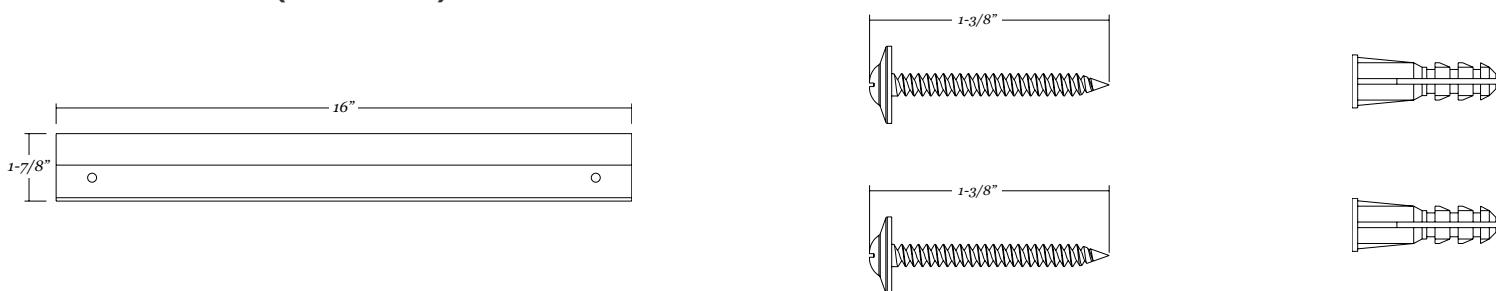

17170

Frameless *frosted border rectangle mirror*

- 20" x 30" frameless rectangle mirror
- 2-1/2" wide frosted border piece overlaid on mirror
- 1/4" thick glass with premium silver backing
- Ultra-Flush™ Installation System: two cleats on back of mirror, interlocking wall cleat provided
- Vertical or horizontal hanging orientation

Mirror Dimensions

Weight: 11 lbs.

Wall Hardware (included)

17172

Frameless *frosted border rectangle mirror*

- 24" x 36" frameless rectangle mirror
- 2-1/2" wide frosted border piece overlaid on mirror
- 1/4" thick glass with premium silver backing
- Ultra-Flush™ Installation System: two cleats on back of mirror, interlocking wall cleat provided
- Vertical or horizontal hanging orientation

Mirror Dimensions

Weight: 17 lbs.

Wall Hardware (included)

17173

Frameless *frosted border rectangle mirror*

- 30" x 30" frameless square mirror
- 2-1/2" wide frosted border piece overlaid on mirror
- 1/4" thick glass with premium silver backing
- Ultra-Flush™ Installation System: one cleat on back of mirror, interlocking wall cleat provided
- Vertical hanging orientation

Mirror Dimensions

Weight: 17 lbs.

Wall Hardware (included)

17175

Frameless *frosted border rectangle mirror*

- 30" x 40" frameless rectangle mirror
- 2-1/2" wide frosted border piece overlaid on mirror
- 1/4" thick glass with premium silver backing
- Ultra-Flush™ Installation System: two cleats on back of mirror, interlocking wall cleat provided
- Vertical or horizontal hanging orientation