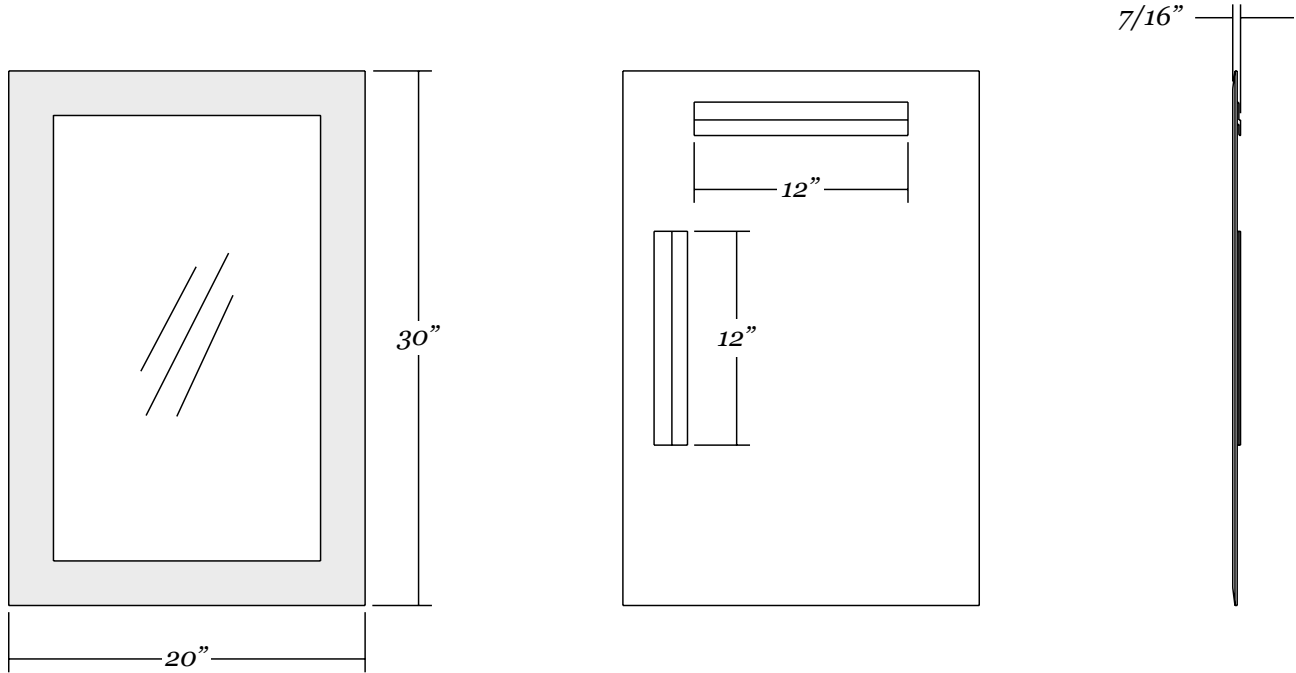

17170

Frameless *frosted border rectangle mirror*

- 20" x 30" frameless rectangle mirror
- 2-1/2" wide frosted border piece overlaid on mirror
- 1/4" thick glass with premium silver backing
- Ultra-Flush™ Installation System: two cleats on back of mirror, interlocking wall cleat provided
- Vertical or horizontal hanging orientation

Mirror Dimensions

Weight: 11 lbs.

Wall Hardware (included)

17172

Frameless *frosted border rectangle mirror*

- 24" x 36" frameless rectangle mirror
- 2-1/2" wide frosted border piece overlaid on mirror
- 1/4" thick glass with premium silver backing
- Ultra-Flush™ Installation System: two cleats on back of mirror, interlocking wall cleat provided
- Vertical or horizontal hanging orientation

Mirror Dimensions

Weight: 17 lbs.

Wall Hardware (included)

17173

Frameless *frosted border rectangle mirror*

- 30" x 30" frameless square mirror
- 2-1/2" wide frosted border piece overlaid on mirror
- 1/4" thick glass with premium silver backing
- Ultra-Flush™ Installation System: one cleat on back of mirror, interlocking wall cleat provided
- Vertical hanging orientation

Mirror Dimensions

Weight: 17 lbs.

Wall Hardware (included)

17175

Frameless *frosted border rectangle mirror*

- 30" x 40" frameless rectangle mirror
- 2-1/2" wide frosted border piece overlaid on mirror
- 1/4" thick glass with premium silver backing
- Ultra-Flush™ Installation System: two cleats on back of mirror, interlocking wall cleat provided
- Vertical or horizontal hanging orientation