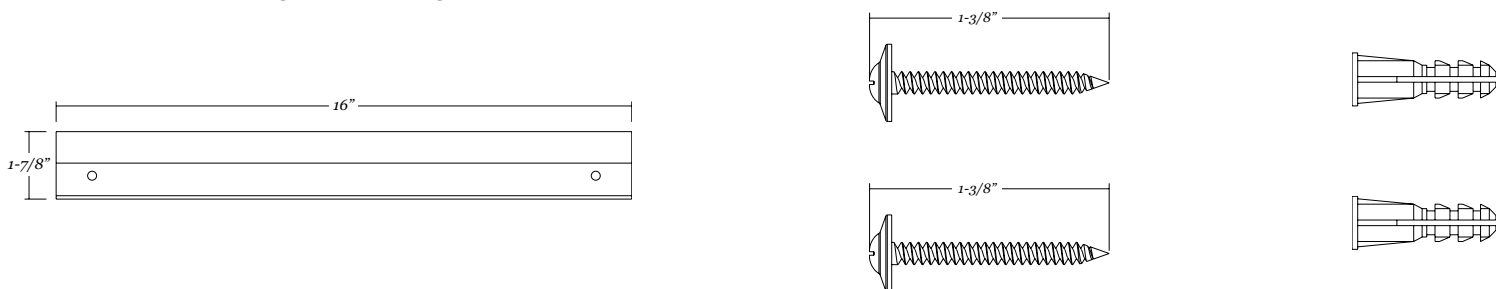

Wall Hardware (included)