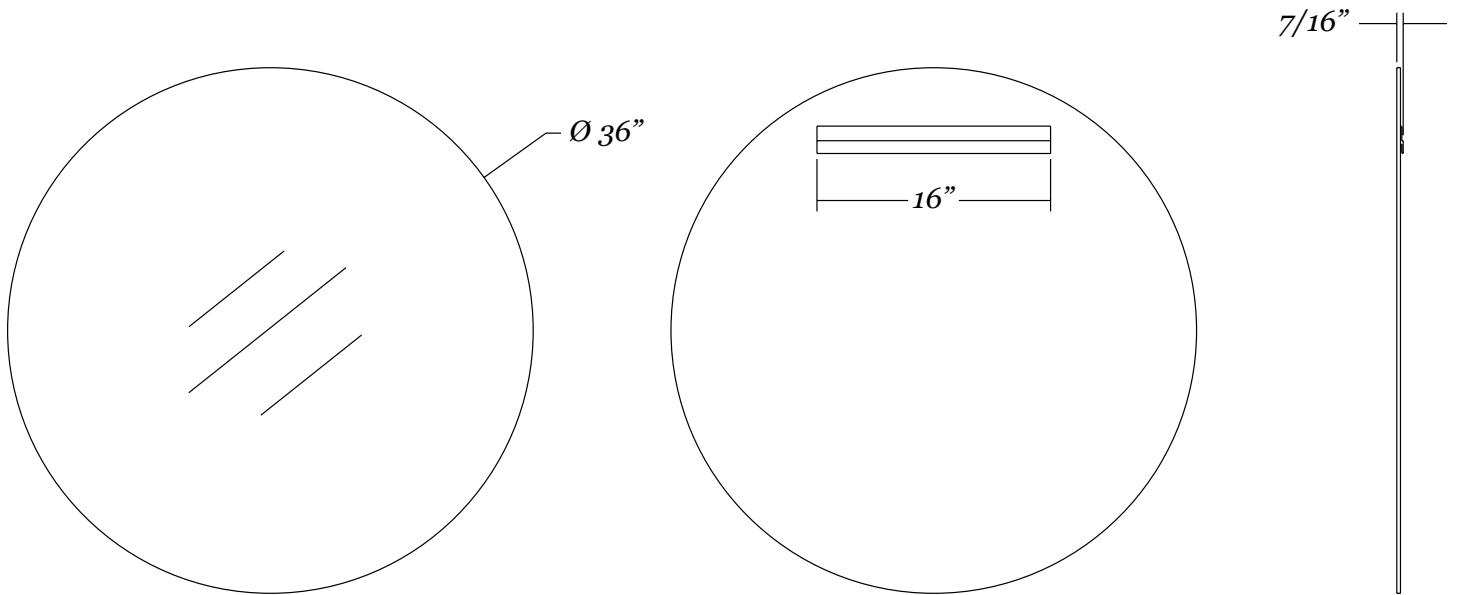

### Mirror Dimensions

Weight: 15 lbs.

### Wall Hardware (included)

## Frameless *round mirror*

- 36" x 36" frameless round mirror
- Non-beveled, pencil polished edge
- 1/4" thick glass with premium silver backing
- Ultra-Flush™ Installation System: one cleat on back of mirror, interlocking wall cleat provided
- Vertical orientation

### Mirror Dimensions

*Weight: 22 lbs.*