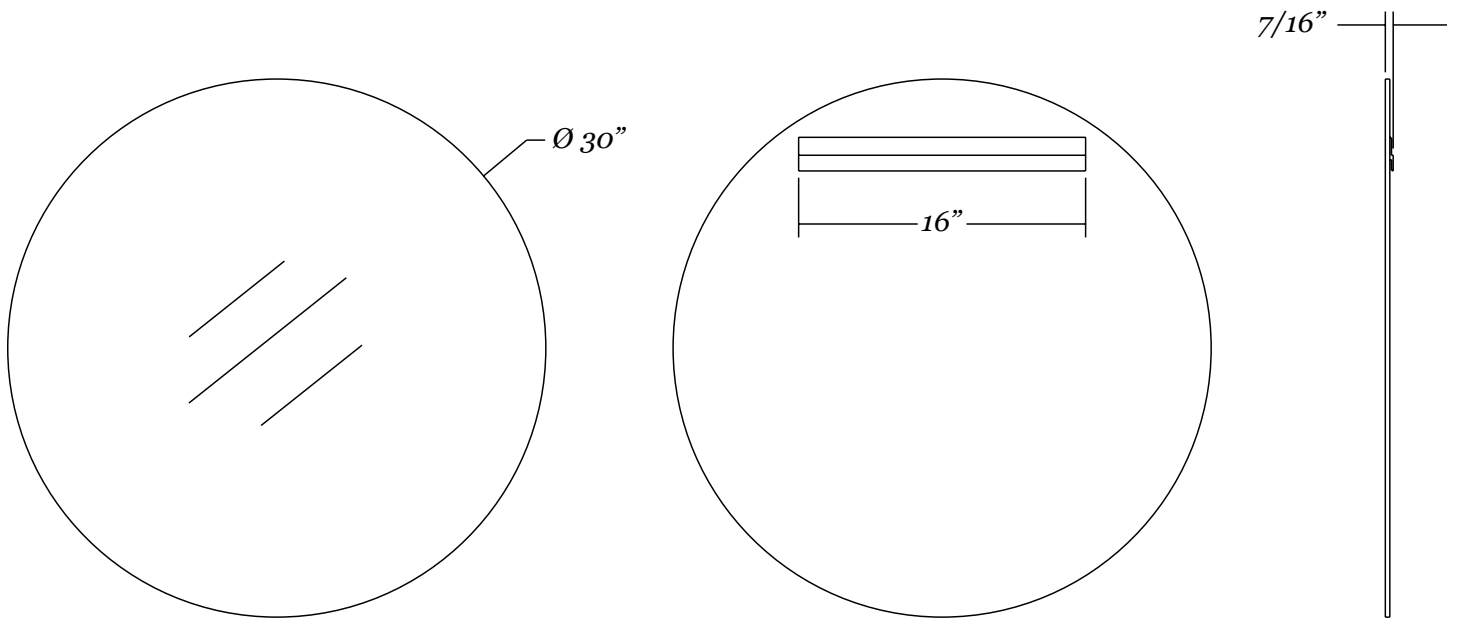

### Mirror Dimensions

Weight: 6 lbs.

### Mirror Dimensions

Weight: 10 lbs.

### Wall Hardware (included)

### Mirror Dimensions

Weight: 15 lbs.