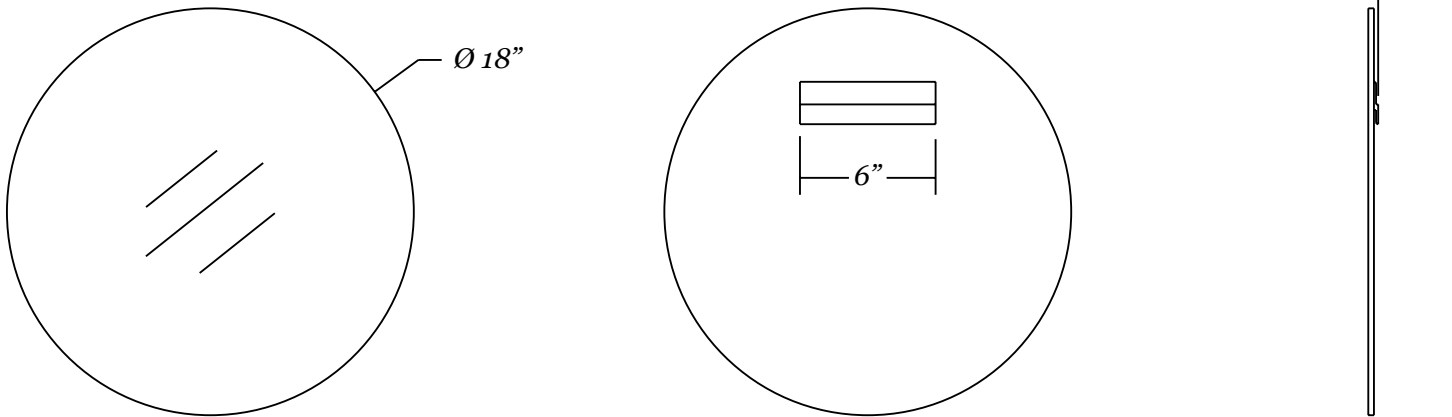

## Frameless *round mirror*

- 18" x 18" frameless round mirror
- Non-beveled, pencil polished edge
- 1/4" thick glass with premium silver backing
- Ultra-Flush™ Installation System: one cleat on back of mirror, interlocking wall cleat provided
- Vertical hanging orientation

### Mirror Dimensions

Weight: 6 lbs.

### Mirror Dimensions

Weight: 10 lbs.

### Mirror Dimensions

*Weight: 22 lbs.*