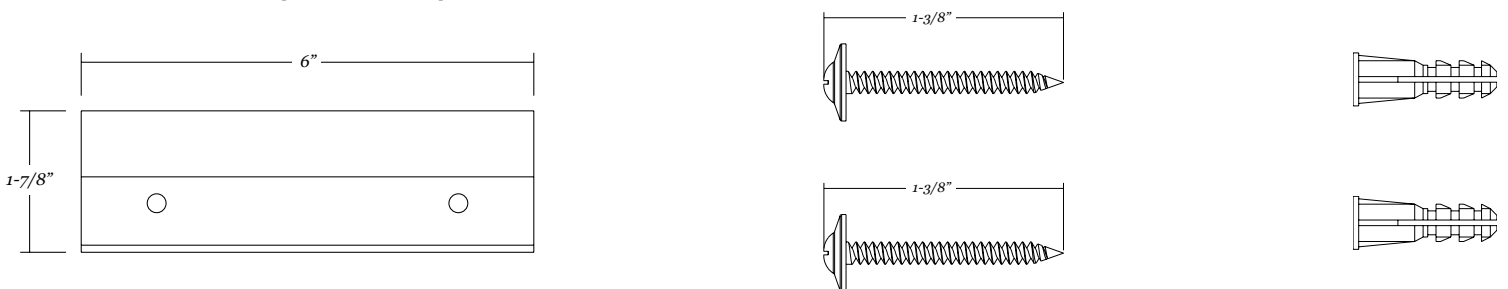

Wall Hardware (included)