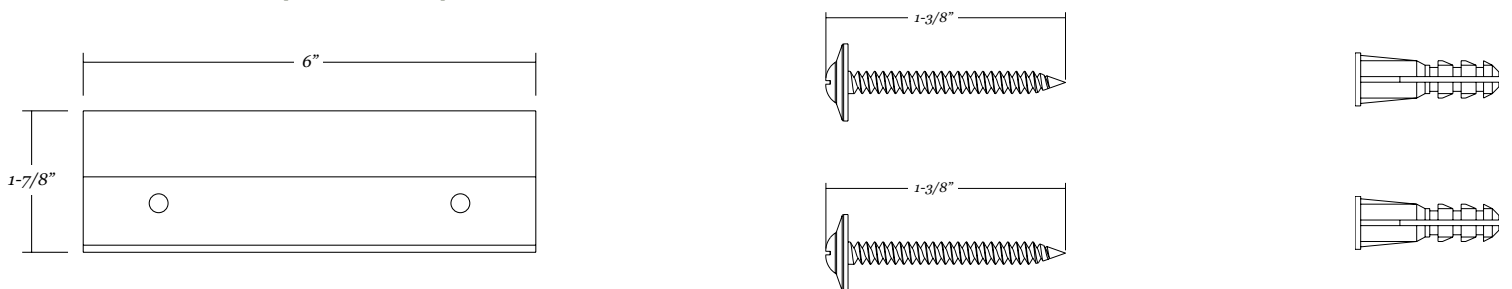

Wall Hardware (included)