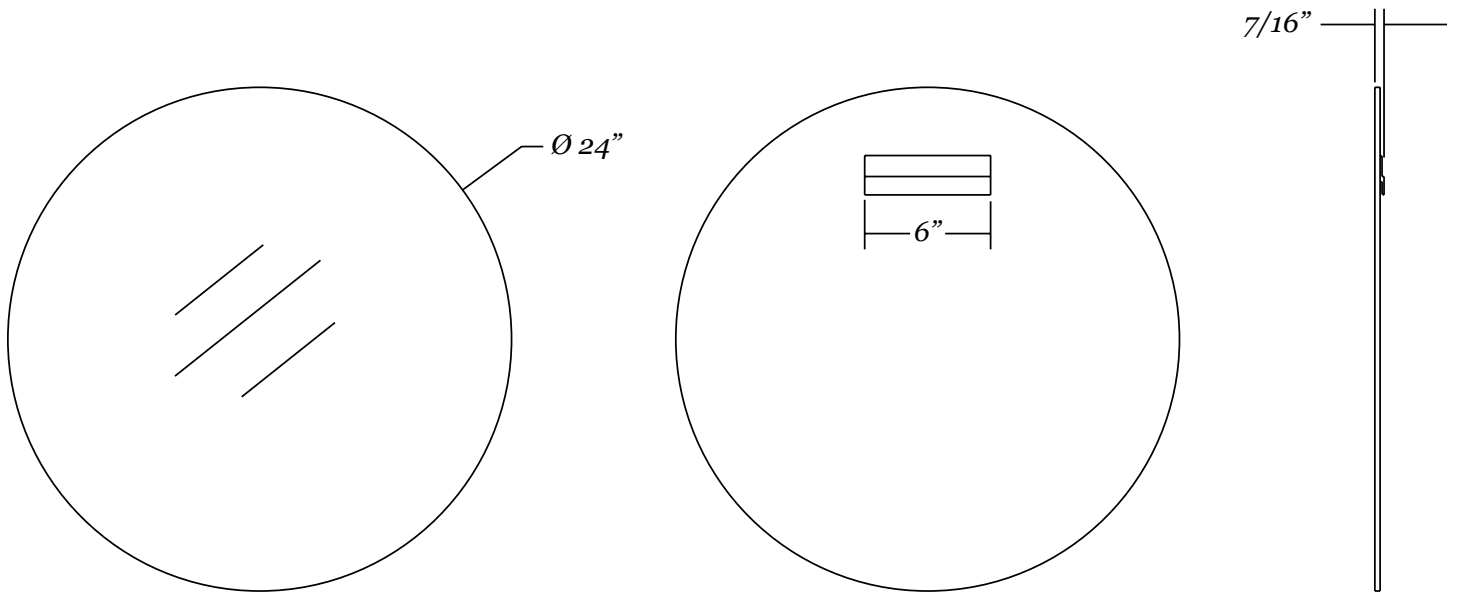

### Mirror Dimensions

Weight: 6 lbs.

### Wall Hardware (included)

### Mirror Dimensions

Weight: 10 lbs.

### Mirror Dimensions

*Weight: 22 lbs.*