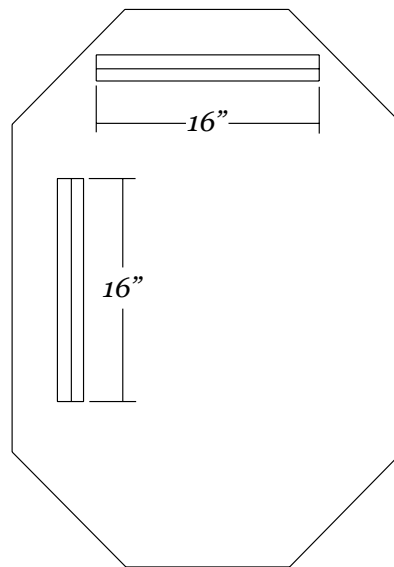

### Mirror Dimensions

Weight: 10 lbs.

## Frameless *beveled octagon mirror*

- 24" x 32" frameless octagon mirror
- 1" wide beveled edge
- 1/4" thick glass with premium silver backing
- Ultra-Flush™ Installation System: two cleats on back of mirror, interlocking wall cleat provided
- Vertical or horizontal orientation

### Mirror Dimensions

Weight: 14 lbs.

### Mirror Dimensions

Weight: 24 lbs.