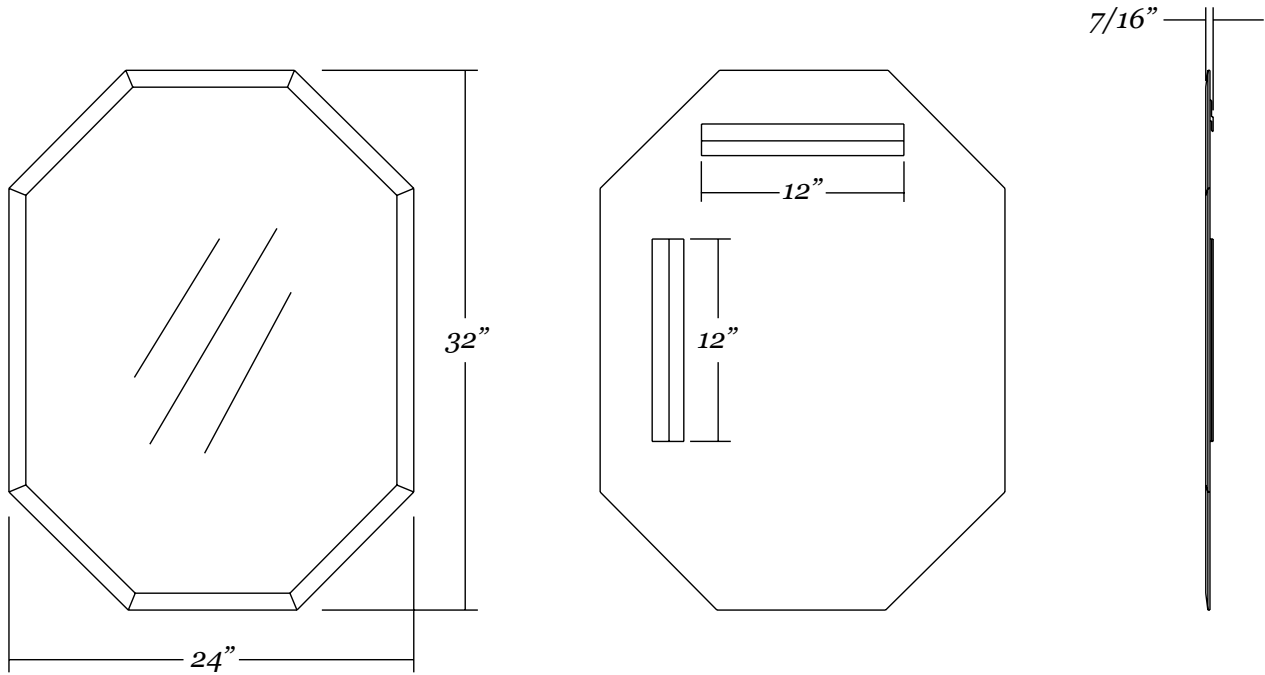

## Frameless *beveled octagon mirror*

- 20" x 28" frameless octagon mirror
- 1" wide beveled edge
- 1/4" thick glass with premium silver backing
- Ultra-Flush™ Installation System: two cleats on back of mirror, interlocking wall cleat provided
- Vertical or horizontal hanging orientation

### Mirror Dimensions

Weight: 10 lbs.

## Frameless *beveled octagon mirror*

- 24" x 32" frameless octagon mirror
- 1" wide beveled edge
- 1/4" thick glass with premium silver backing
- Ultra-Flush™ Installation System: two cleats on back of mirror, interlocking wall cleat provided
- Vertical or horizontal orientation

### Mirror Dimensions

Weight: 14 lbs.