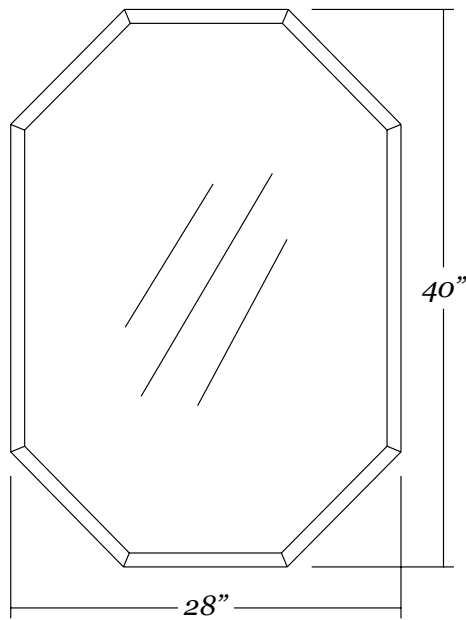

### Mirror Dimensions

Weight: 10 lbs.

### Mirror Dimensions

Weight: 14 lbs.

## Frameless *beveled octagon mirror*

- 28" x 40" frameless octagon mirror
- 1" wide beveled edge
- 1/4" thick glass with premium silver backing
- Ultra-Flush™ Installation System: two cleats on back of mirror, interlocking wall cleat provided
- Vertical or horizontal orientation

### Mirror Dimensions

Weight: 24 lbs.