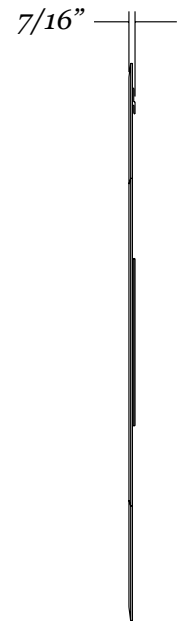

## Frameless *beveled octagon mirror*

- 20" x 28" frameless octagon mirror
- 1" wide beveled edge
- 1/4" thick glass with premium silver backing
- Ultra-Flush™ Installation System: two cleats on back of mirror, interlocking wall cleat provided
- Vertical or horizontal hanging orientation

### Mirror Dimensions

Weight: 10 lbs.

### Mirror Dimensions

Weight: 14 lbs.

### Mirror Dimensions

Weight: 24 lbs.