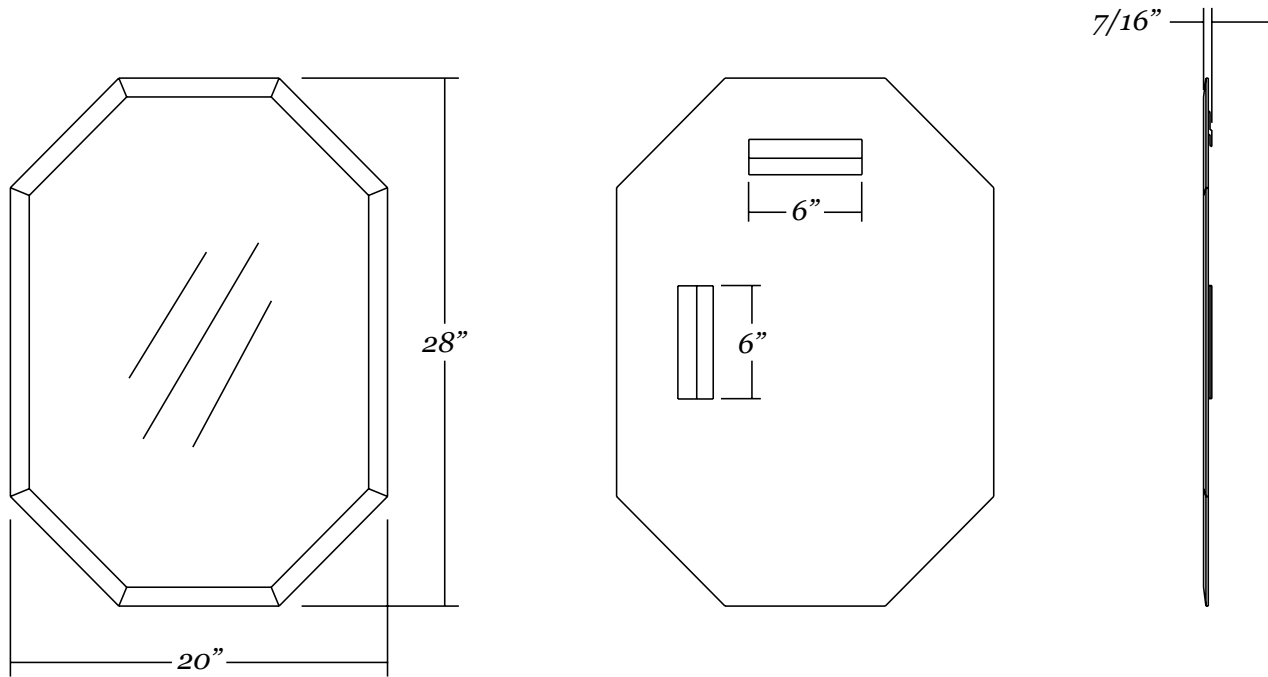

## Frameless *beveled octagon mirror*

- 20" x 28" frameless octagon mirror
- 1" wide beveled edge
- 1/4" thick glass with premium silver backing
- Ultra-Flush™ Installation System: two cleats on back of mirror, interlocking wall cleat provided
- Vertical or horizontal hanging orientation

### Mirror Dimensions

Weight: 10 lbs.

### Mirror Dimensions

Weight: 14 lbs.

### Mirror Dimensions

Weight: 24 lbs.