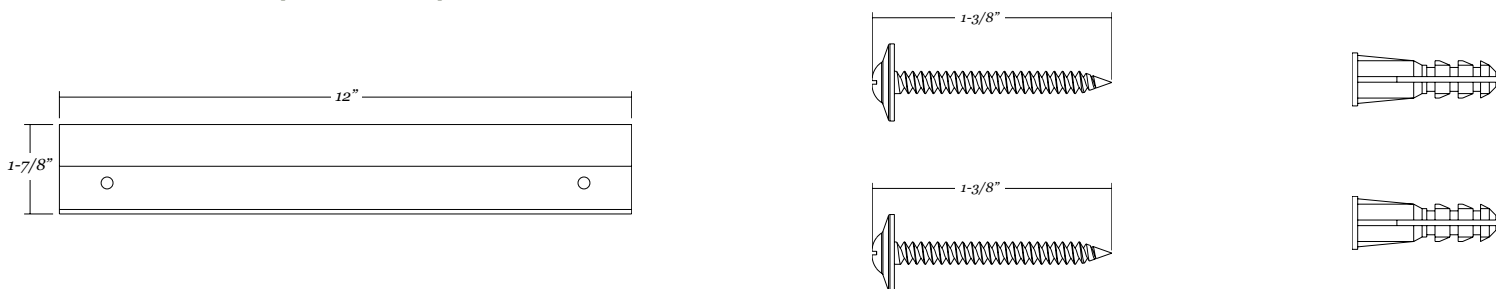

Wall Hardware (included)